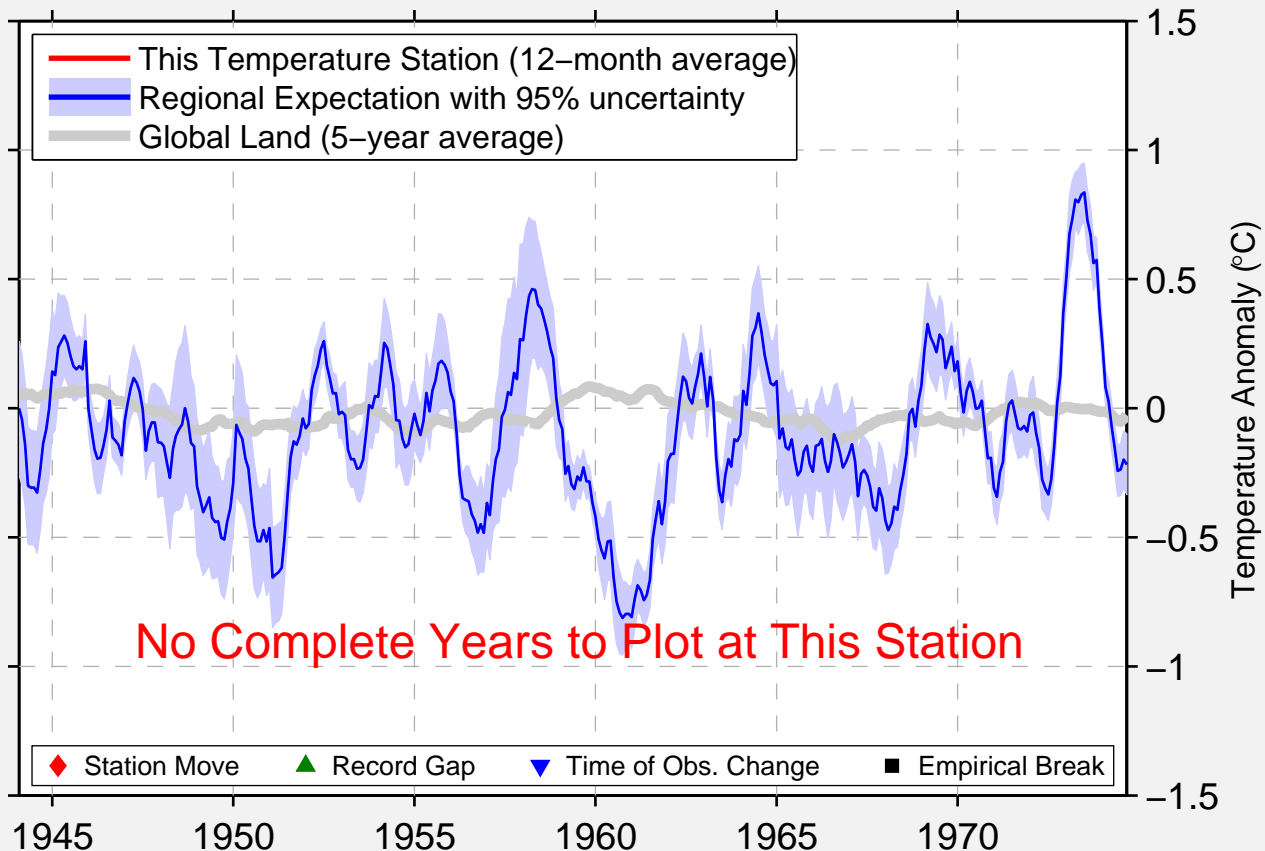

MACKAY AIRPORT /MO1943–1945

21.170 S, 149.180 E (Australia)

Data Quality Controlled and Aligned at Breakpoints

Berkeley Earth