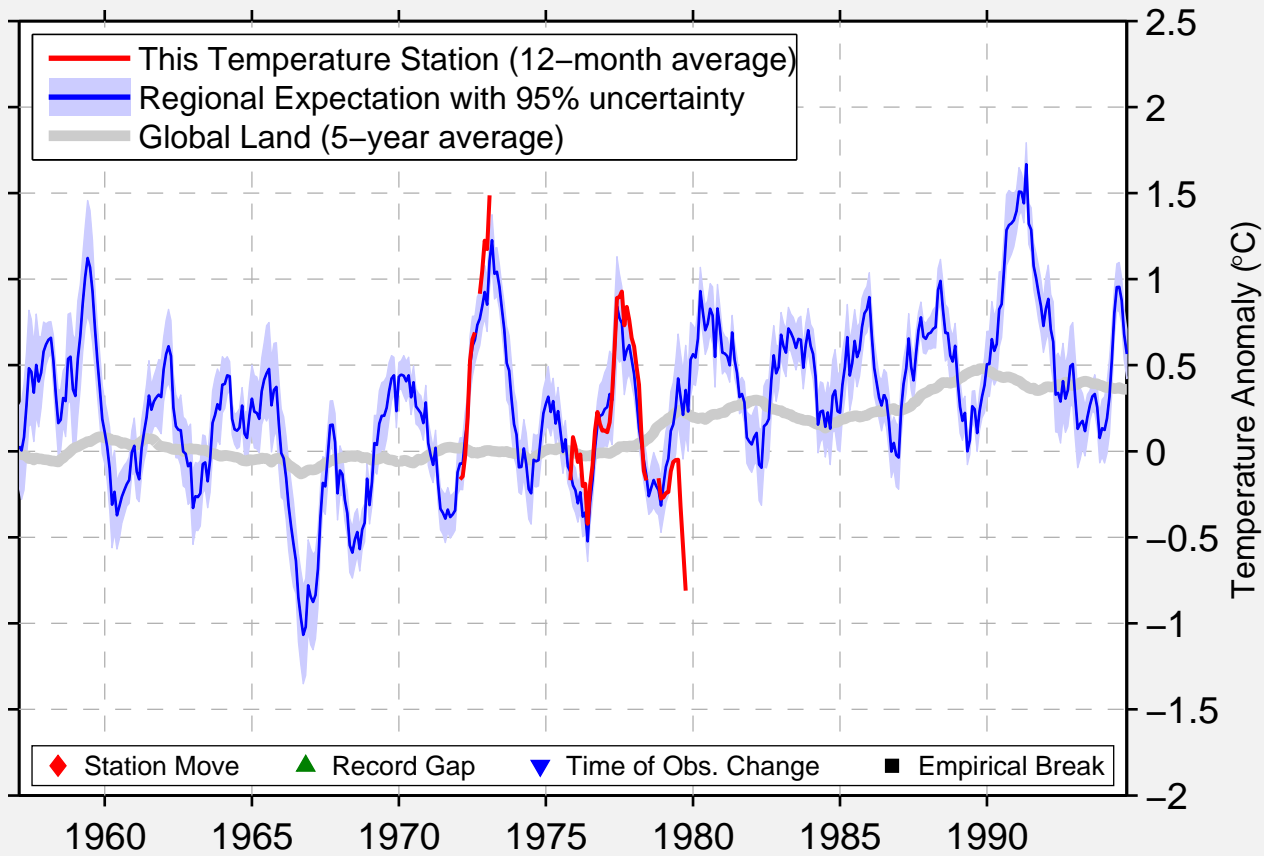

YANDEE

21.363 S, 118.878 E (Australia)

Data Quality Controlled and Aligned at Breakpoints

Berkeley Earth