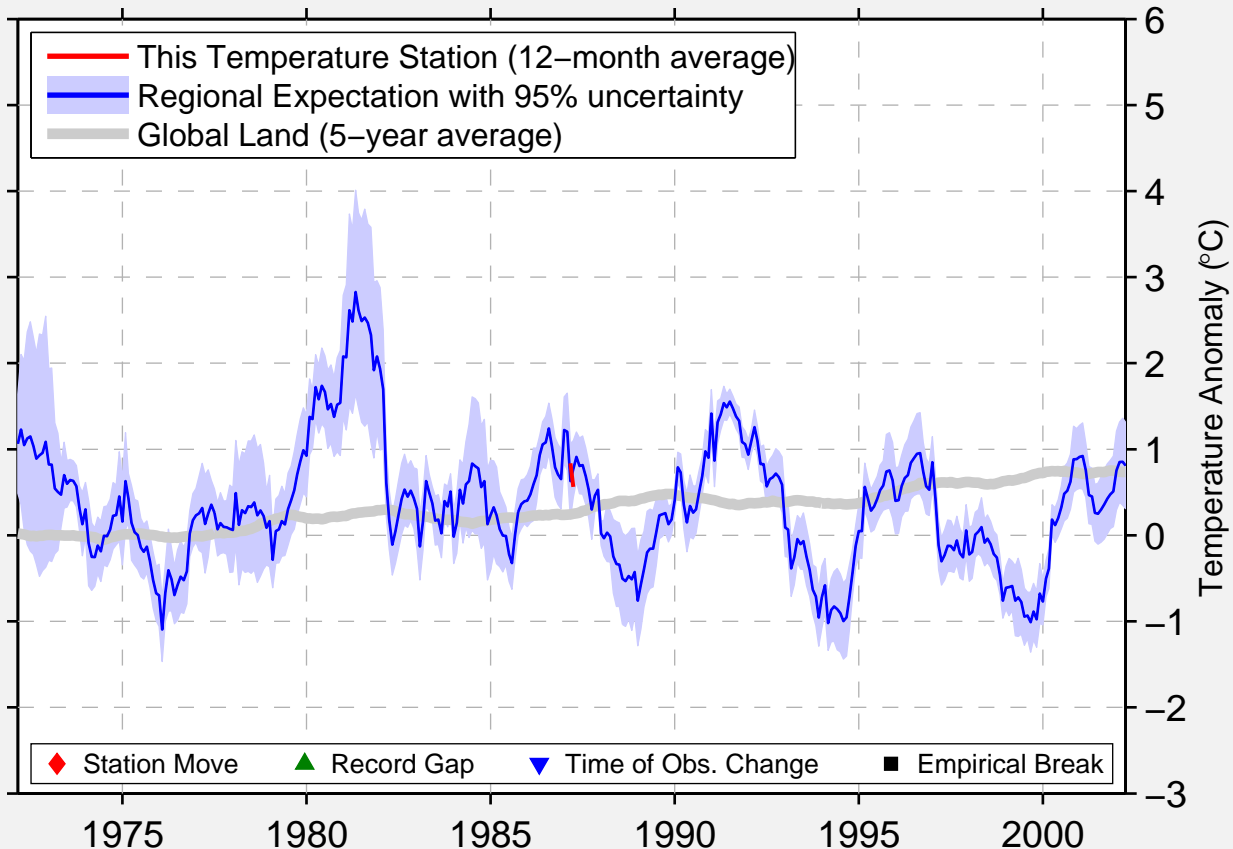

AWS: D-57 (8916)

68.200 S, 137.500 E (Antarctica)

Data Quality Controlled and Aligned at Breakpoints

Berkeley Earth