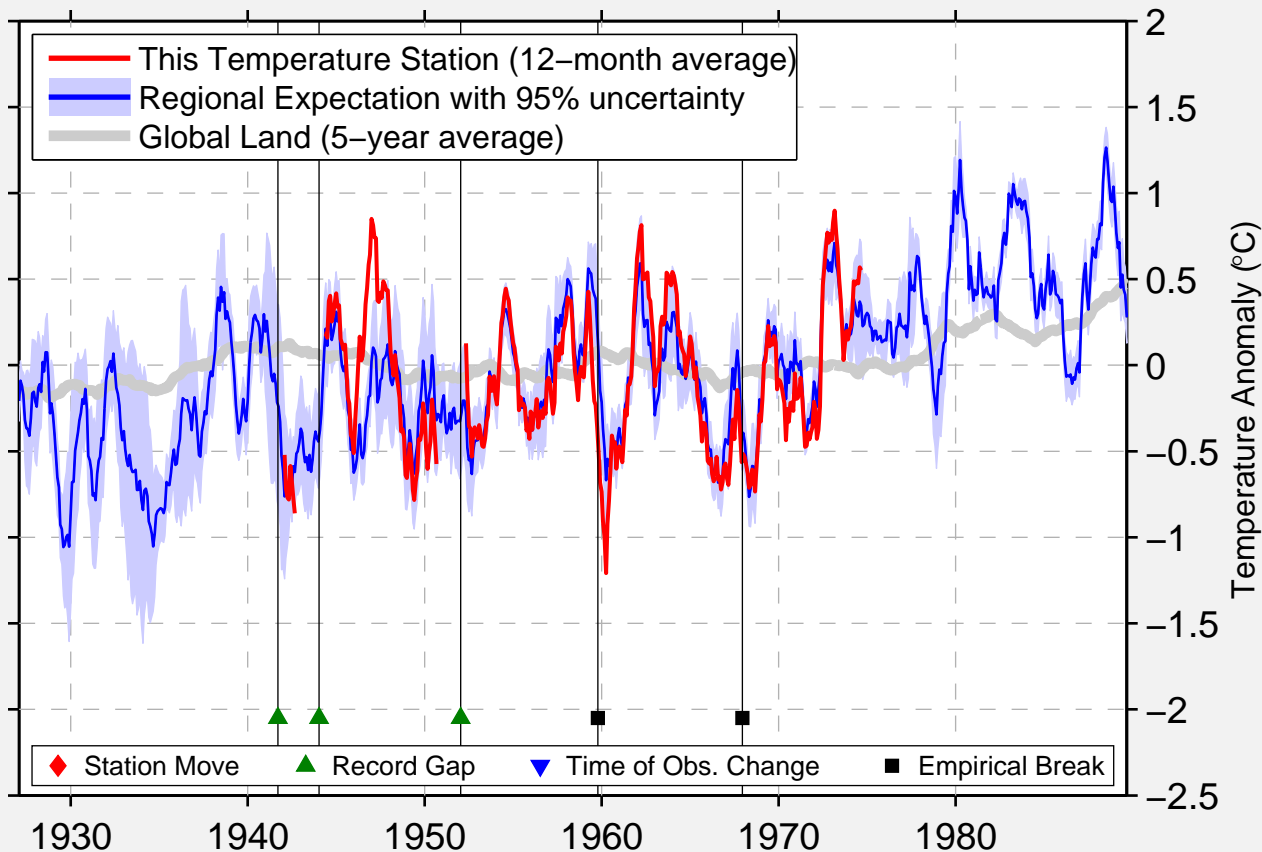

ON SLOWAMO

21.670 S, 115.120 E (Australia)

Data Quality Controlled and Aligned at Breakpoints

Berkeley Earth