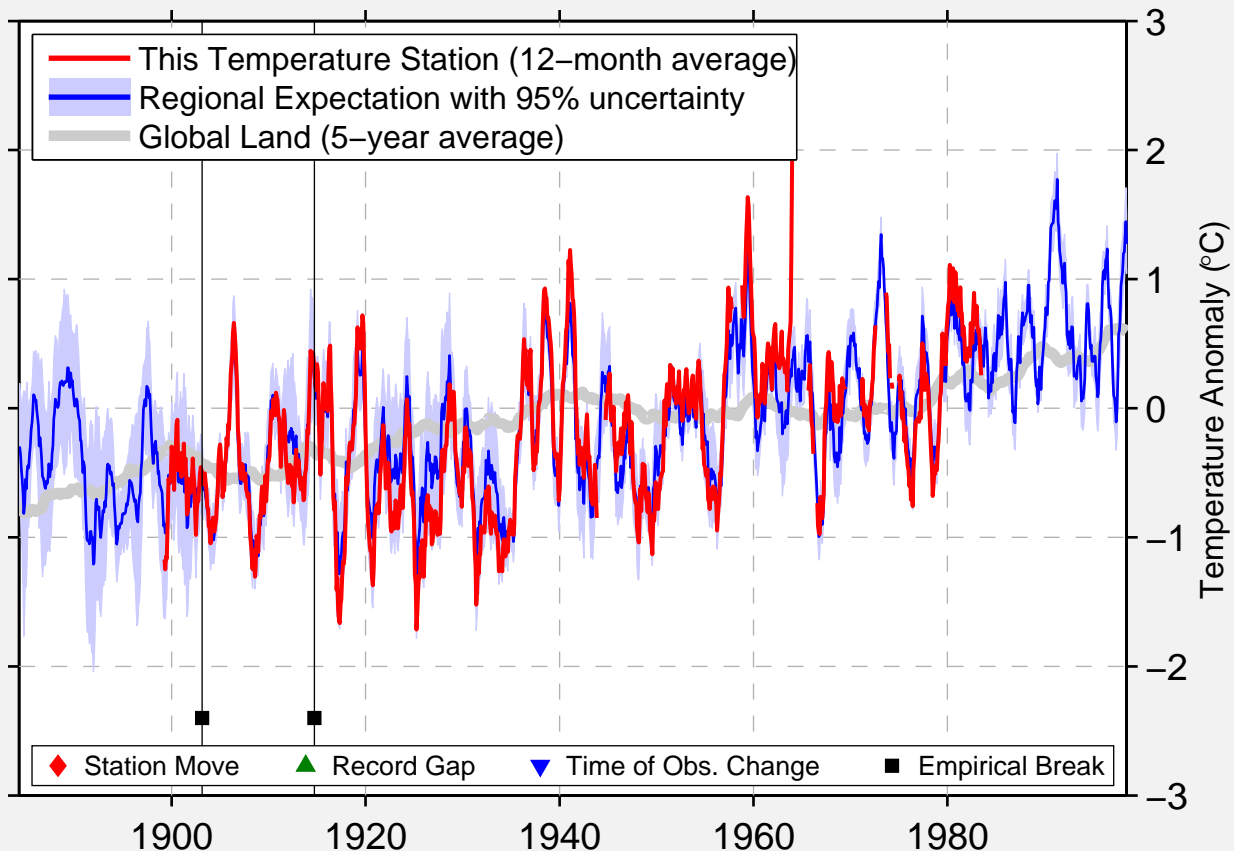

NULLAGINE (NULLAGINE POST OFFI)

21.881 S, 120.118 E (Australia)

Data Quality Controlled and Aligned at Breakpoints

Berkeley Earth