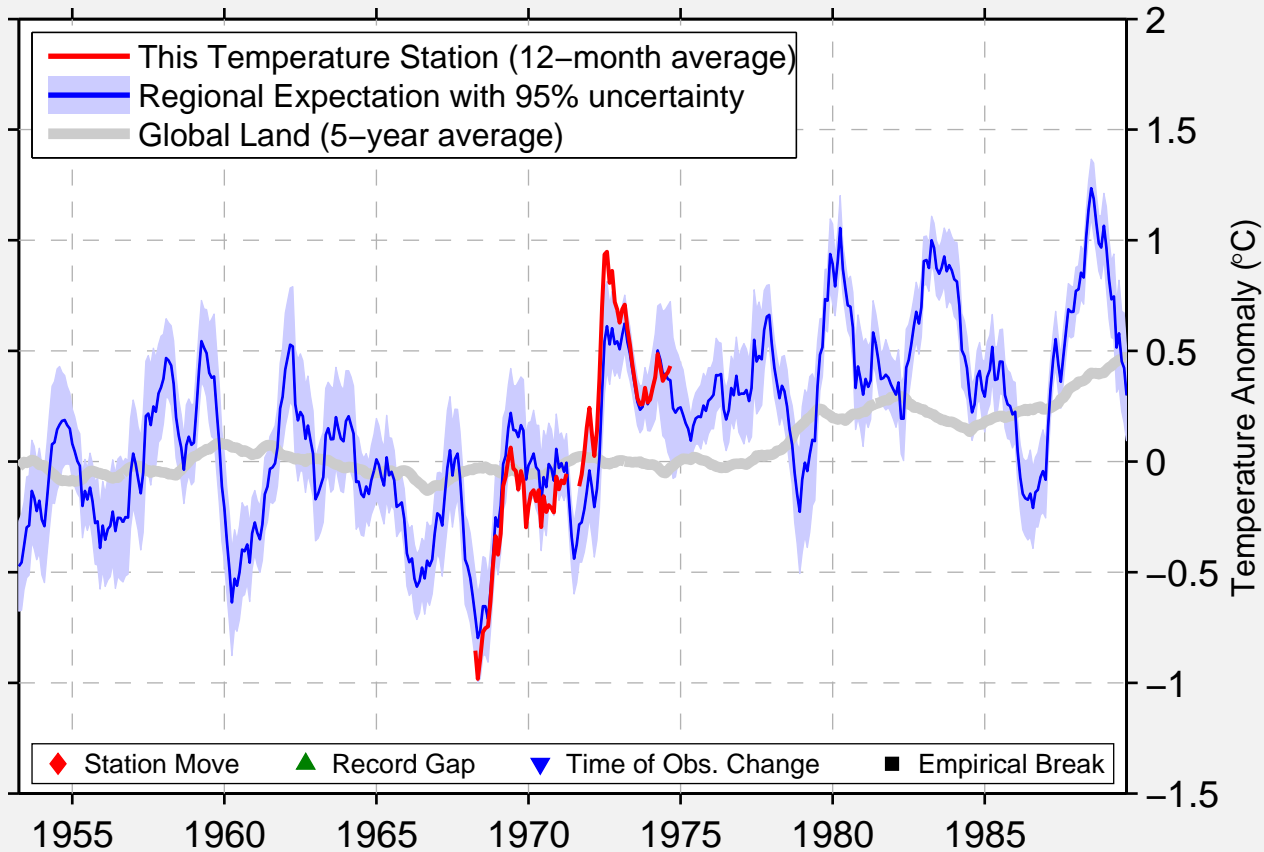

EXMOUTH TOWN

21.930 S, 114.126 E (Australia)

Data Quality Controlled and Aligned at Breakpoints

Berkeley Earth