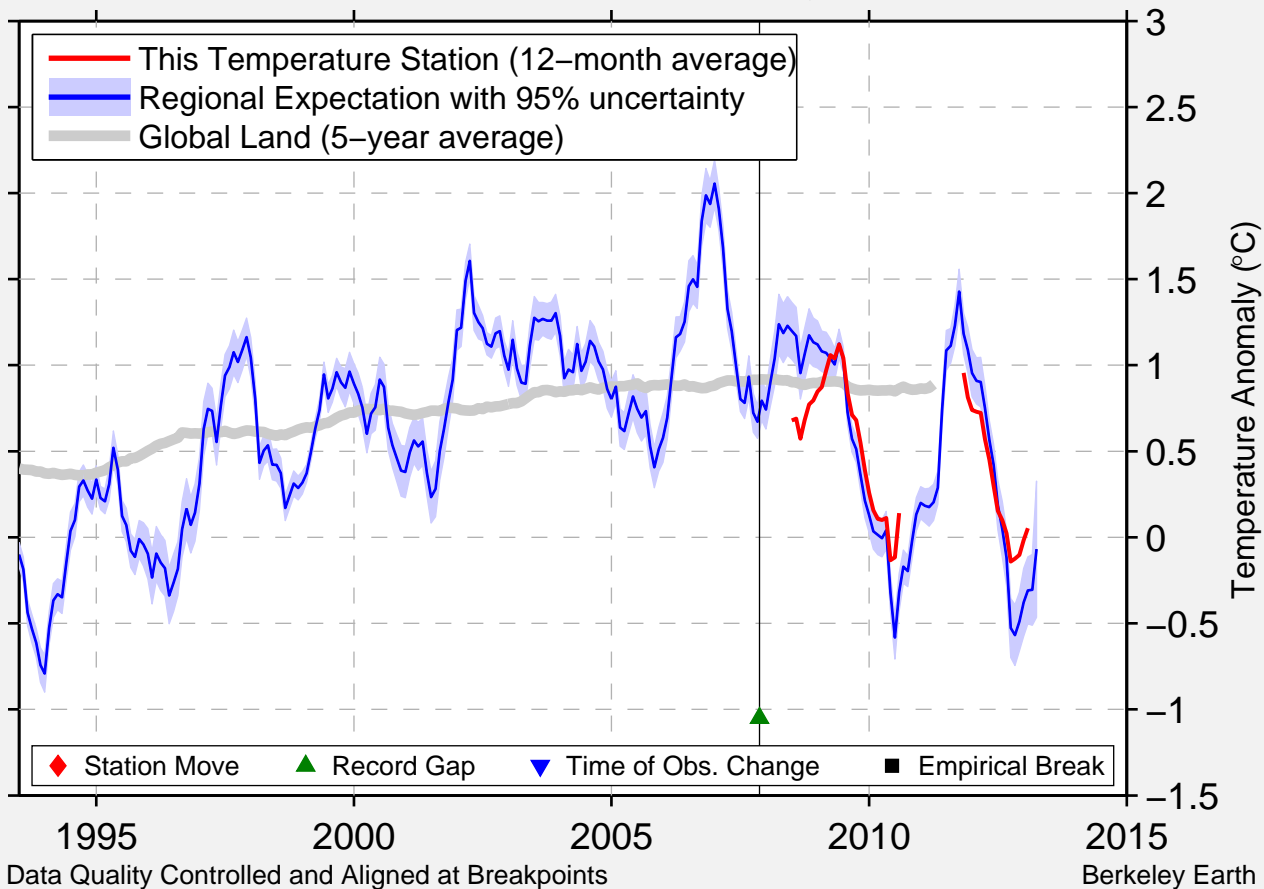

MOORED BUOY 63055

60.600 N, 1.700 E ([Missing])

Data Quality Controlled and Aligned at Breakpoints

Berkeley Earth