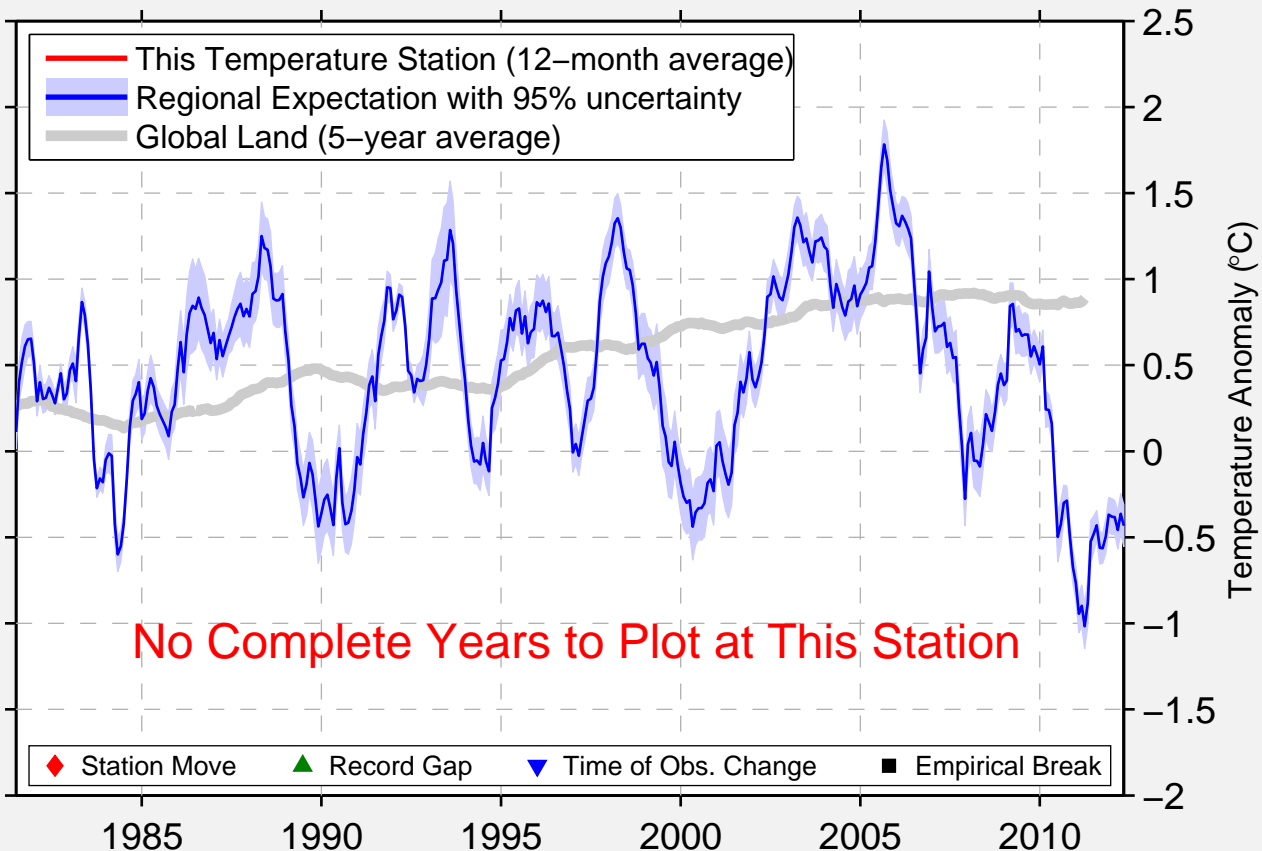

LONGREACH COMPARISON

23.437 S, 144.277 E (Australia)

Data Quality Controlled and Aligned at Breakpoints

Berkeley Earth