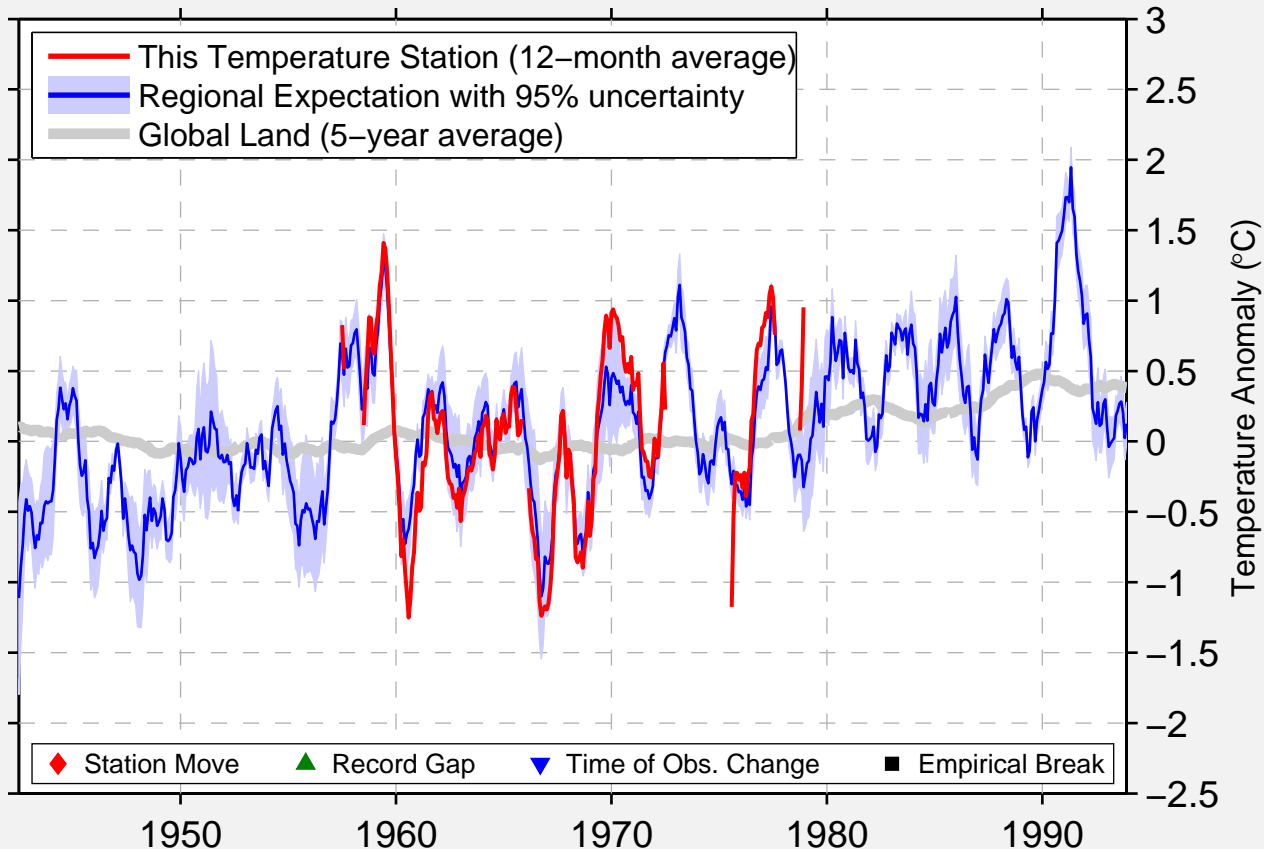

# MUNDIWINDI

23.794 S, 120.244 E (Australia)

Data Quality Controlled and Aligned at Breakpoints

Berkeley Earth