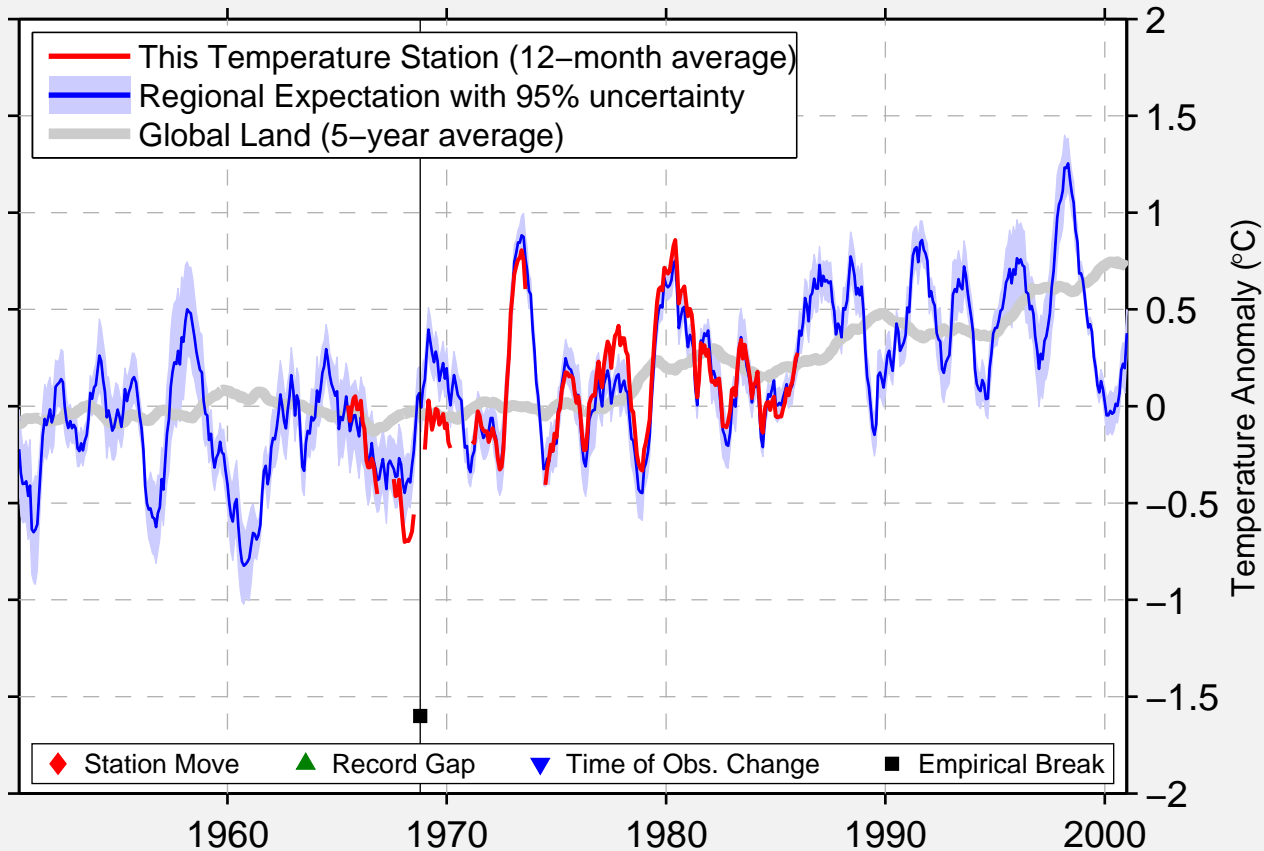

BUSTARD HEAD LIGHTHOUSE

24.022 S, 151.764 E (Australia)

Data Quality Controlled and Aligned at Breakpoints

Berkeley Earth