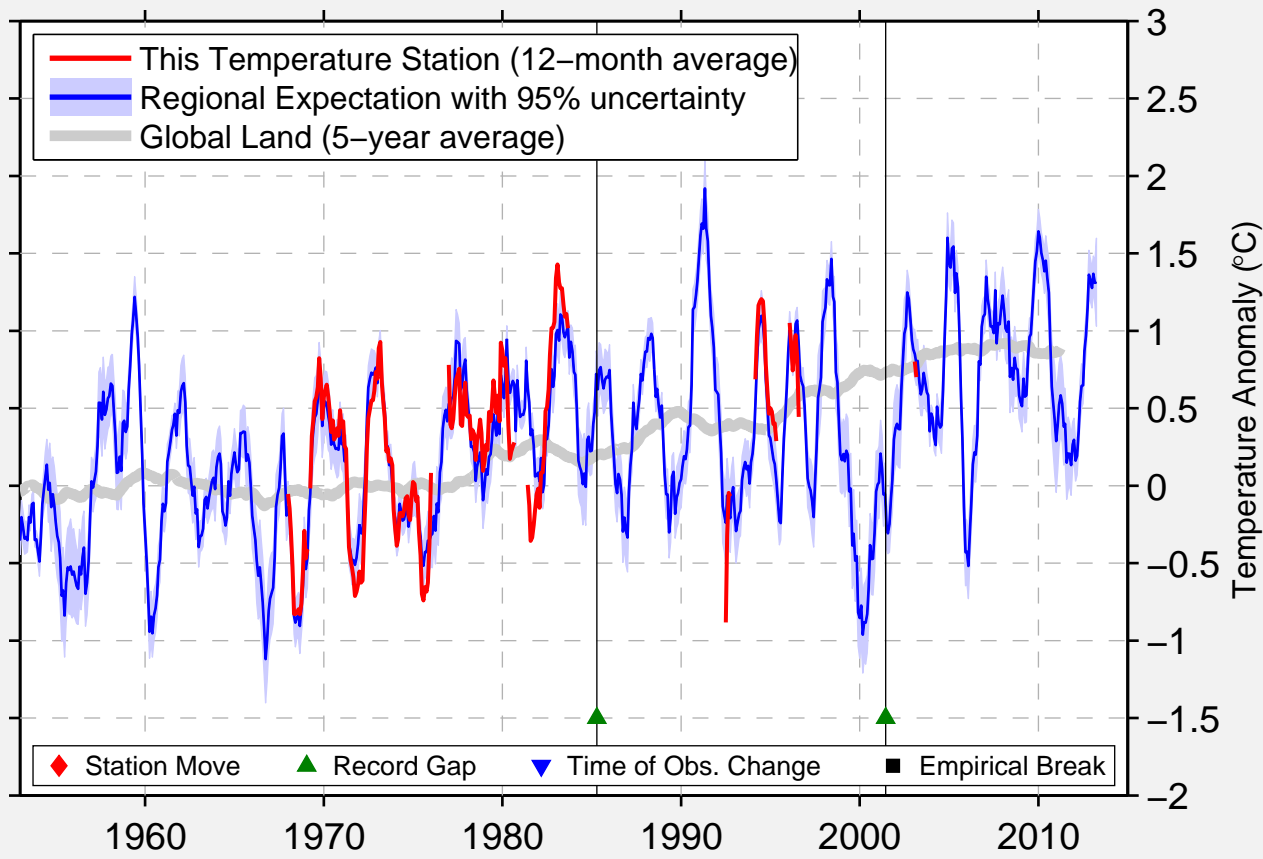

THREE RIVERS

25.121 S, 119.142 E (Australia)

Data Quality Controlled and Aligned at Breakpoints

Berkeley Earth