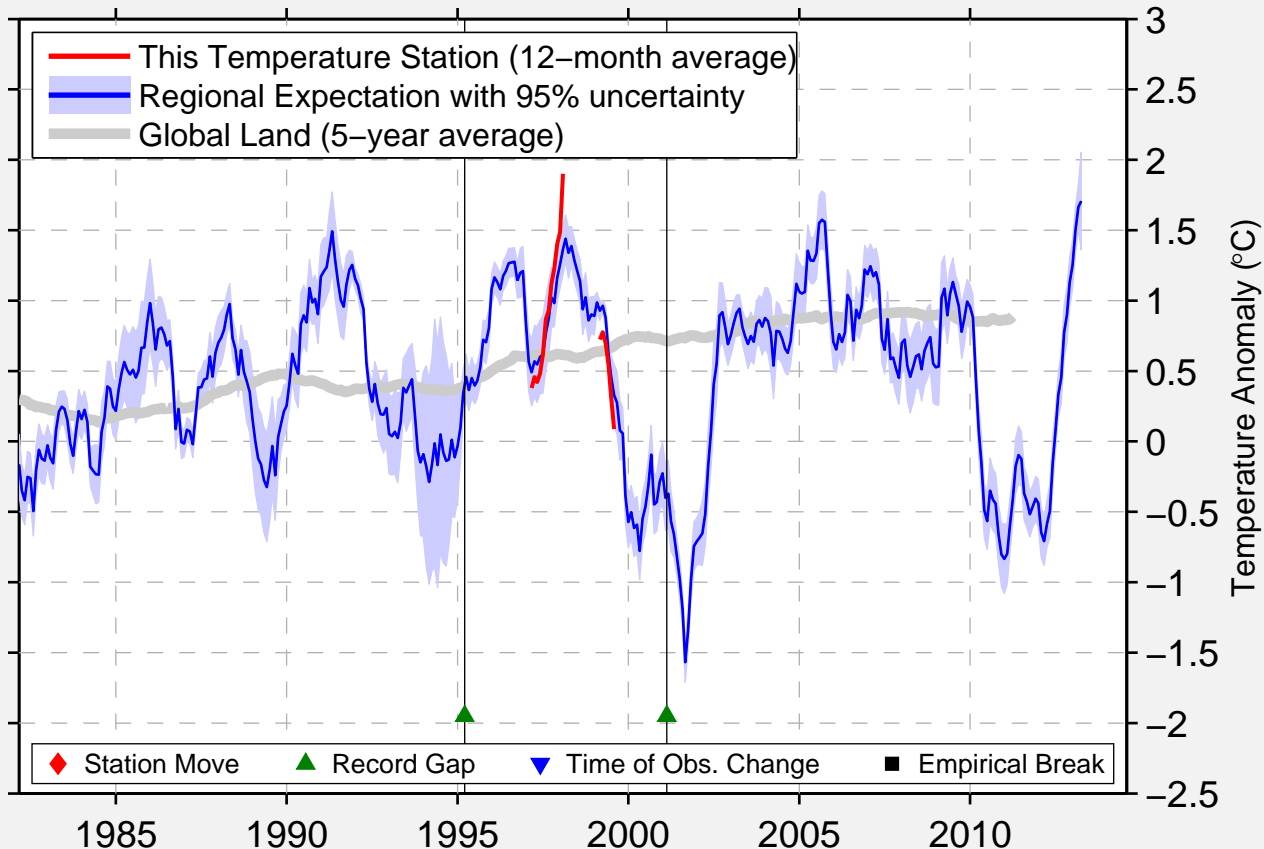

ULURU RANGERS

25.360 S, 131.020 E (Australia)

Data Quality Controlled and Aligned at Breakpoints

Berkeley Earth