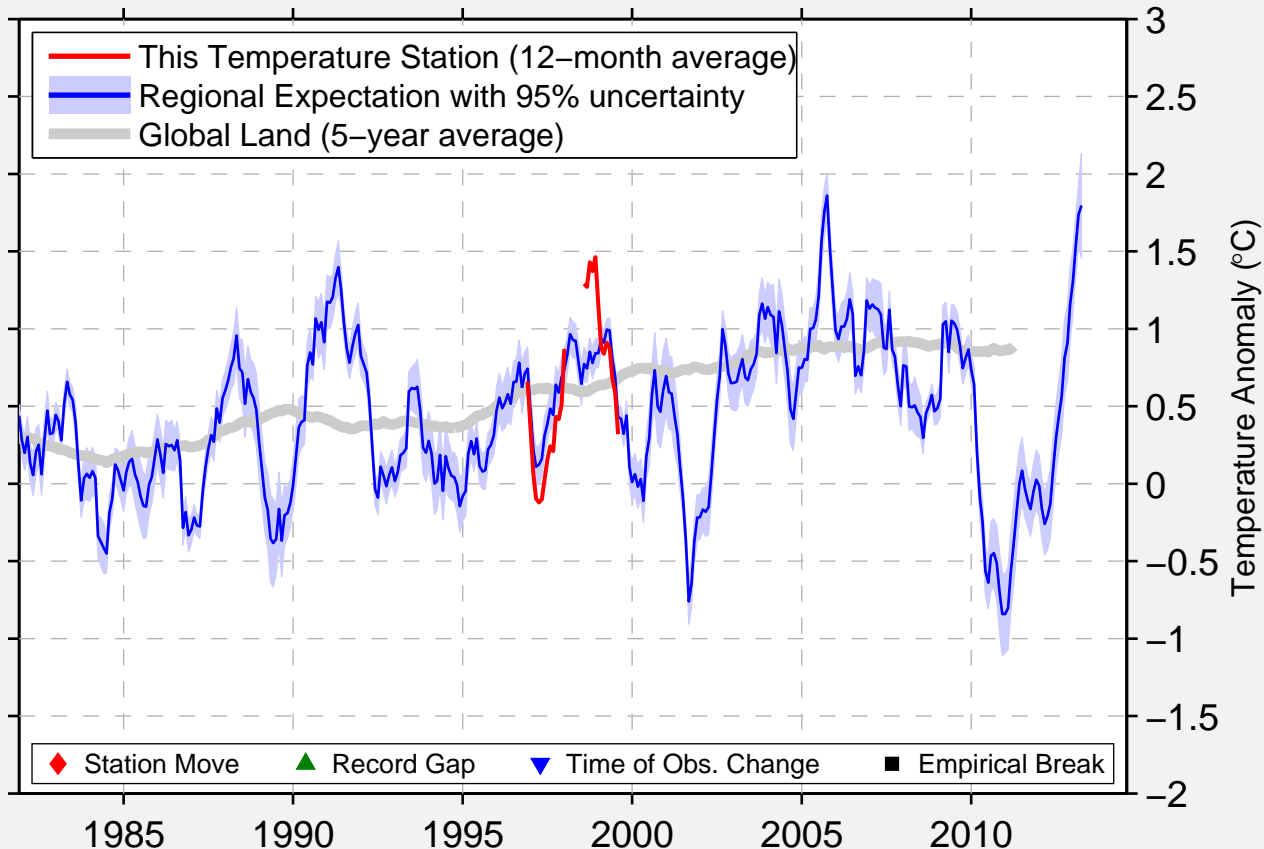

MOUNT DARE

26.070 S, 135.247 E (Australia)

Data Quality Controlled and Aligned at Breakpoints

Berkeley Earth