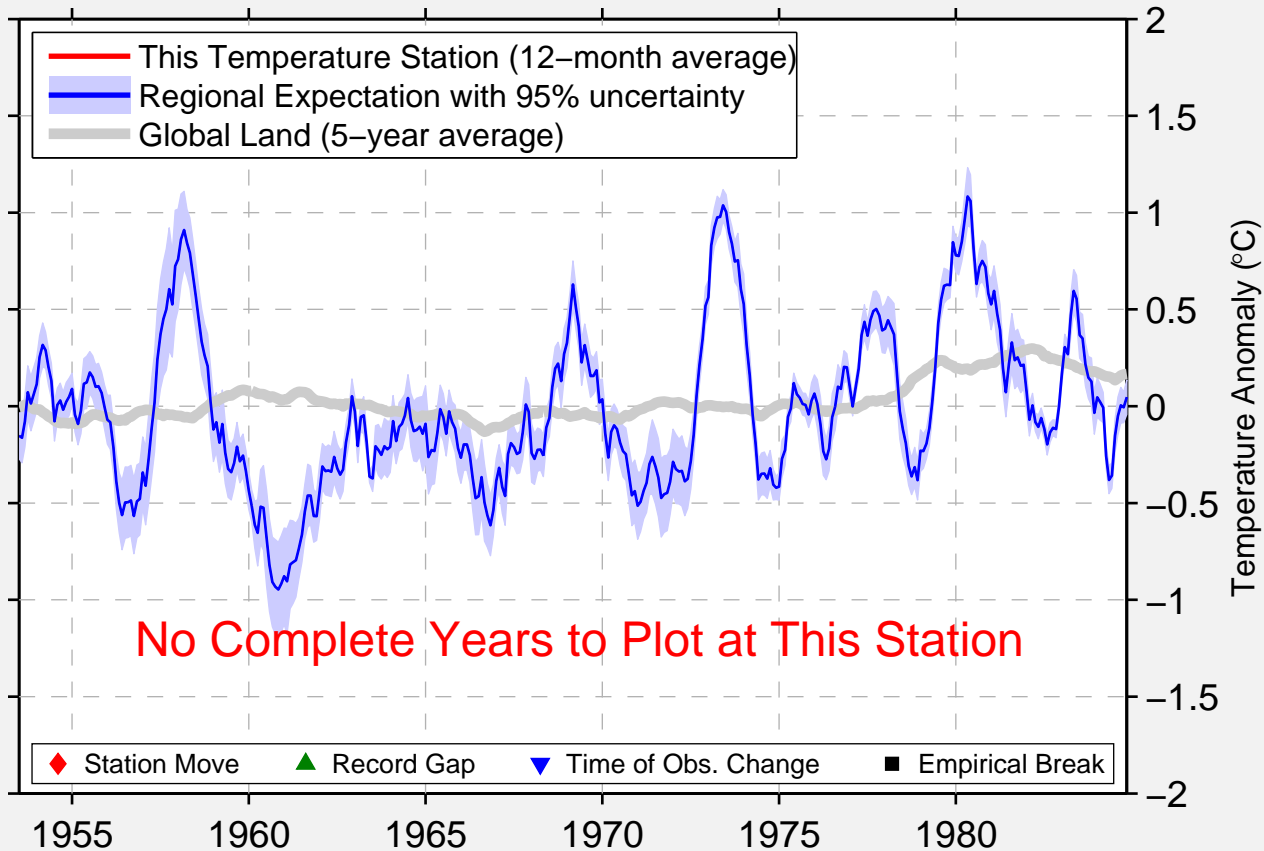

COMO

26.184 S, 152.914 E (Australia)

Data Quality Controlled and Aligned at Breakpoints

Berkeley Earth