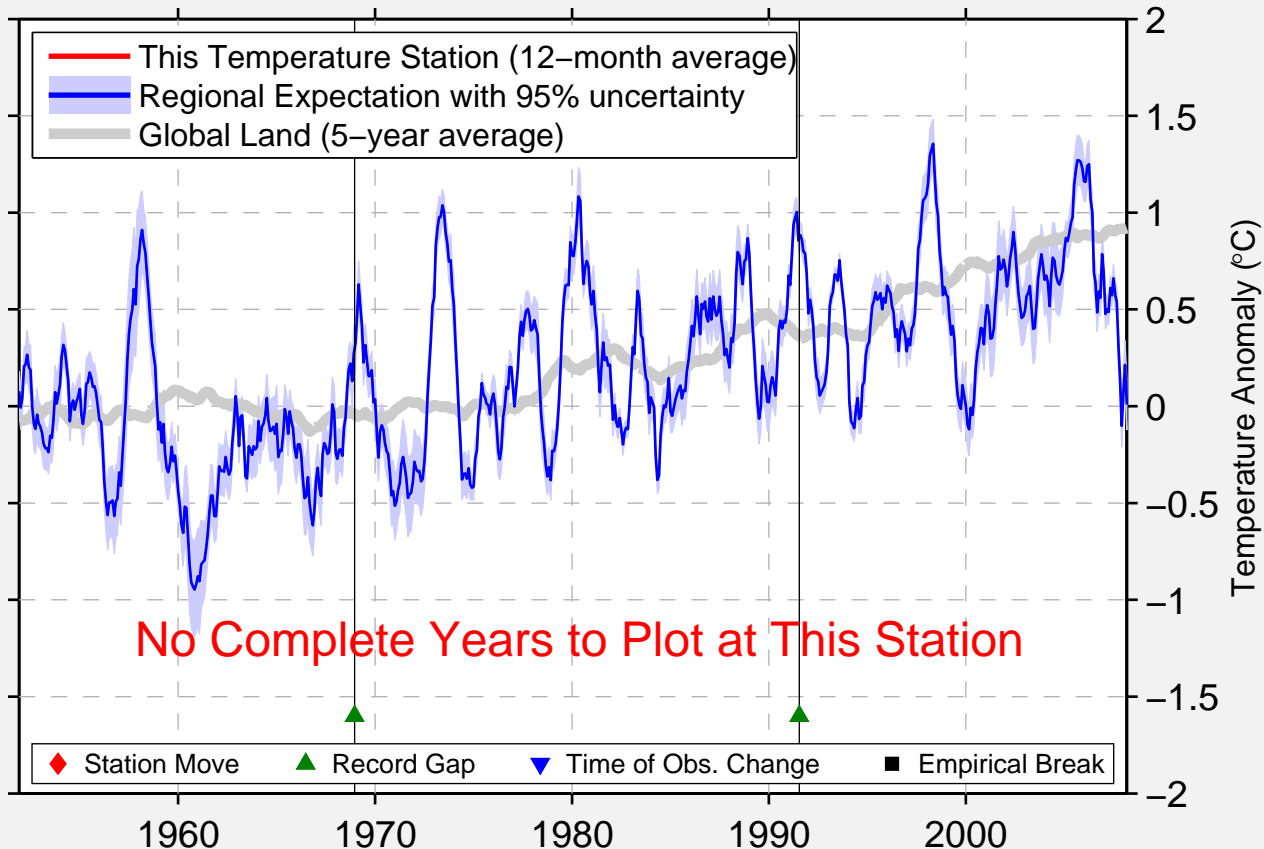

IMBIL FORESTRY

26.462 S, 152.664 E (Australia)

Data Quality Controlled and Aligned at Breakpoints

Berkeley Earth