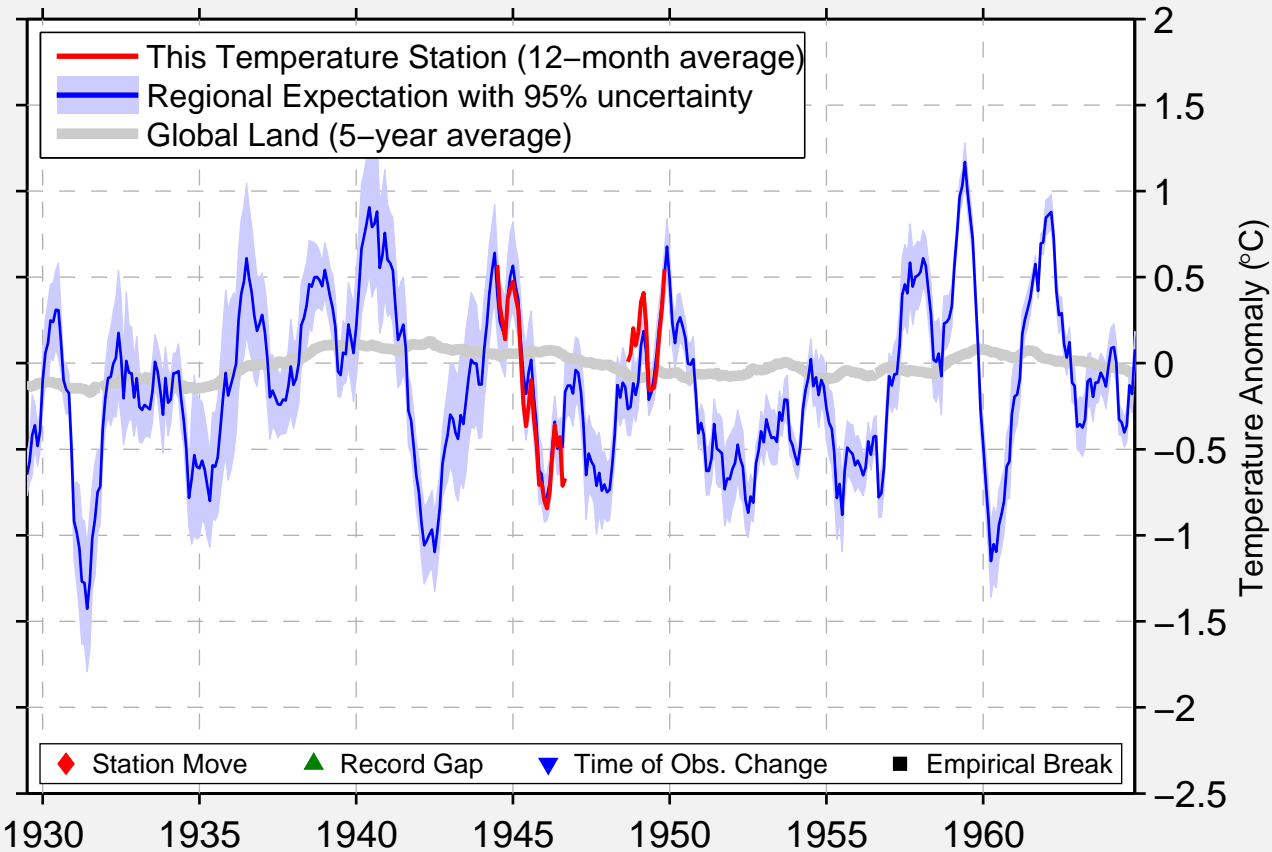

MEEKATHARRA POST OFFICE

26.600 S, 118.480 E (Australia)

◆ Station Move ▲ Record Gap ▼ Time of Obs. Change ■ Empirical Break