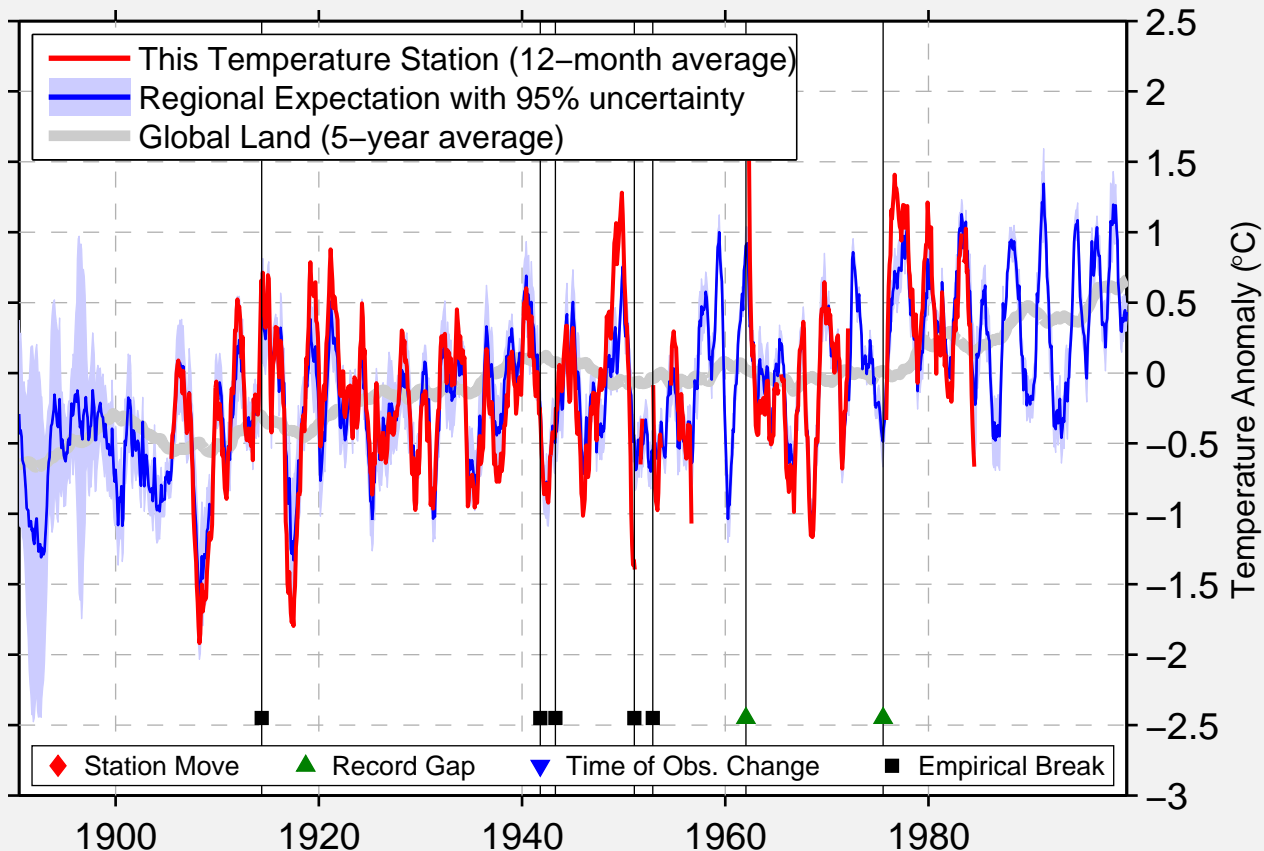

YALGOO (MURGOO)

27.369 S, 116.421 E (Australia)

Data Quality Controlled and Aligned at Breakpoints

Berkeley Earth