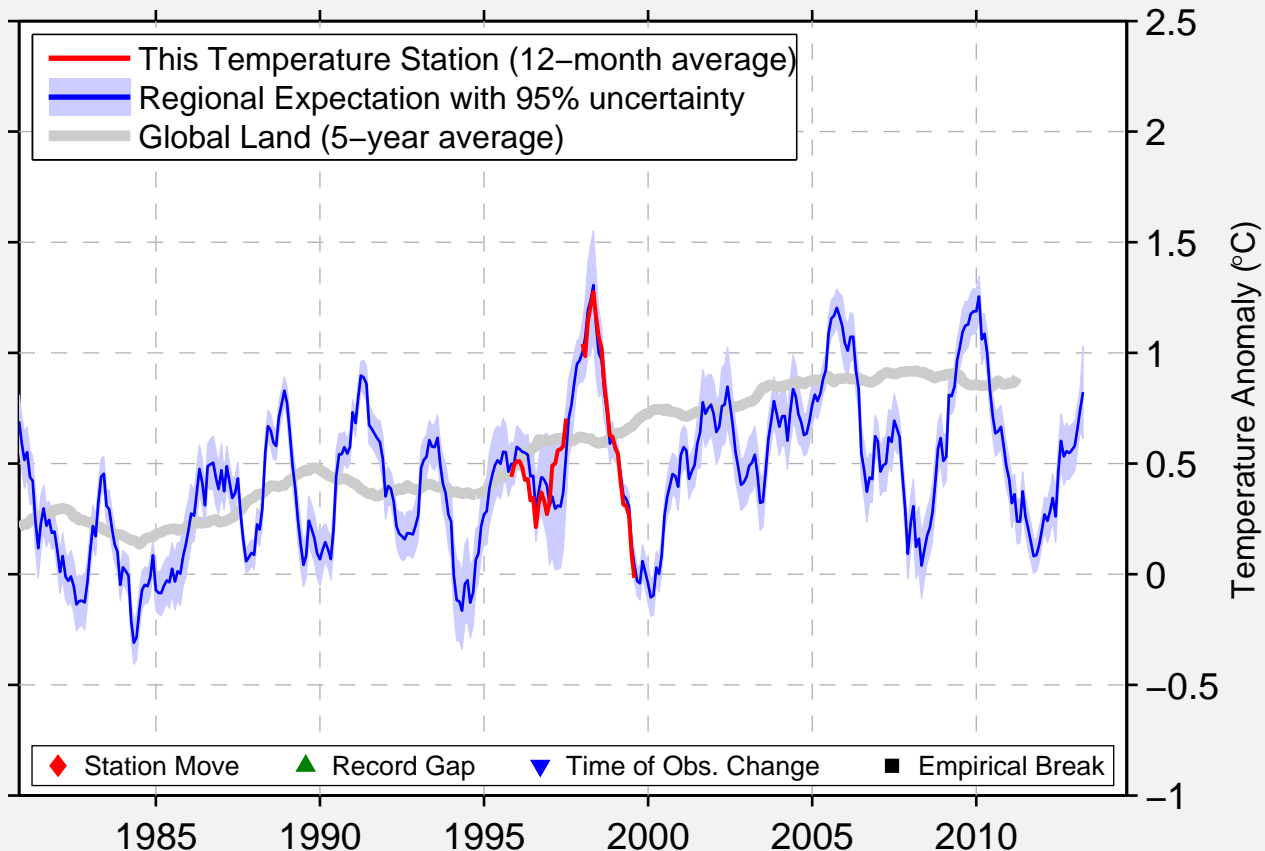

BRISBANE ARPT02 AWS

27.383 S, 153.117 E (Australia)

Data Quality Controlled and Aligned at Breakpoints

Berkeley Earth