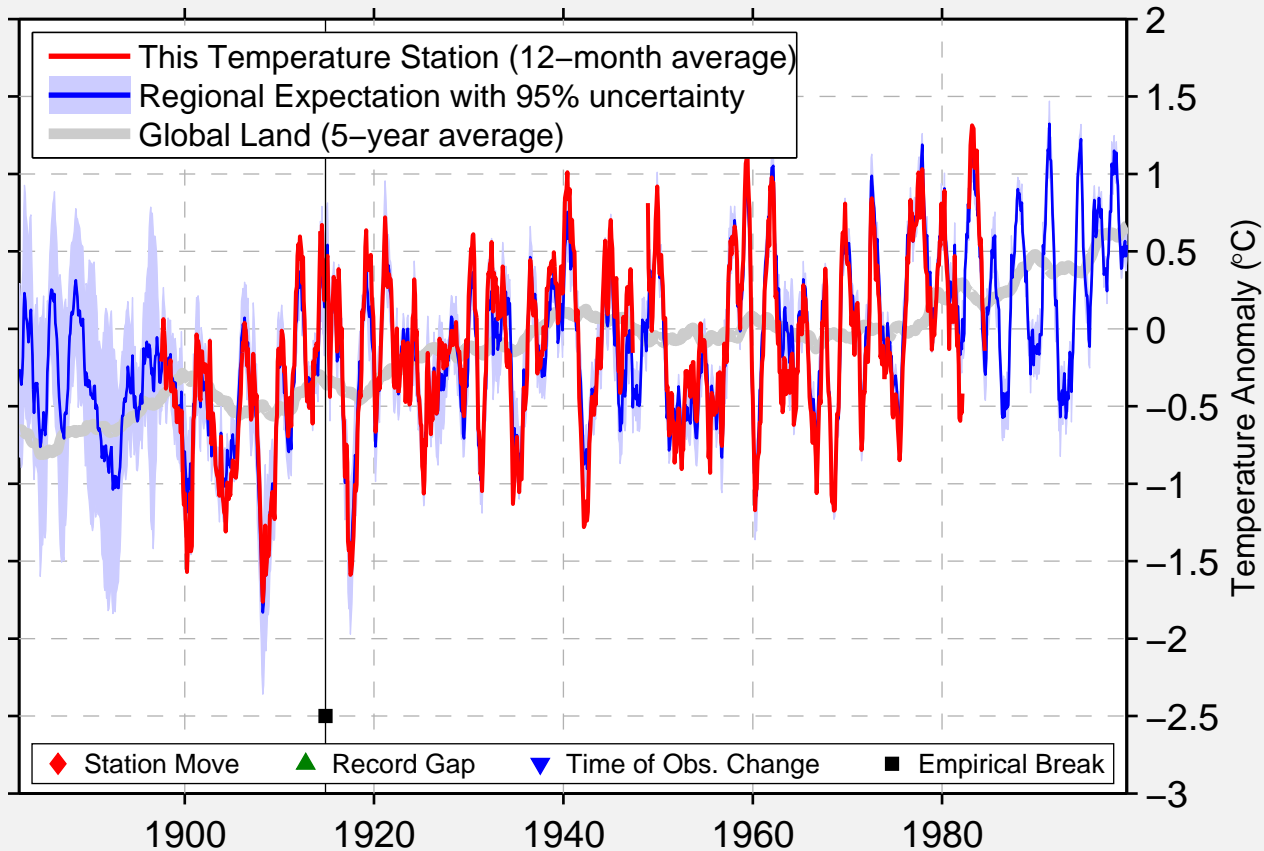

# CUE (CUE POST OFFICE)

27.429 S, 117.900 E (Australia)

Data Quality Controlled and Aligned at Breakpoints

Berkeley Earth