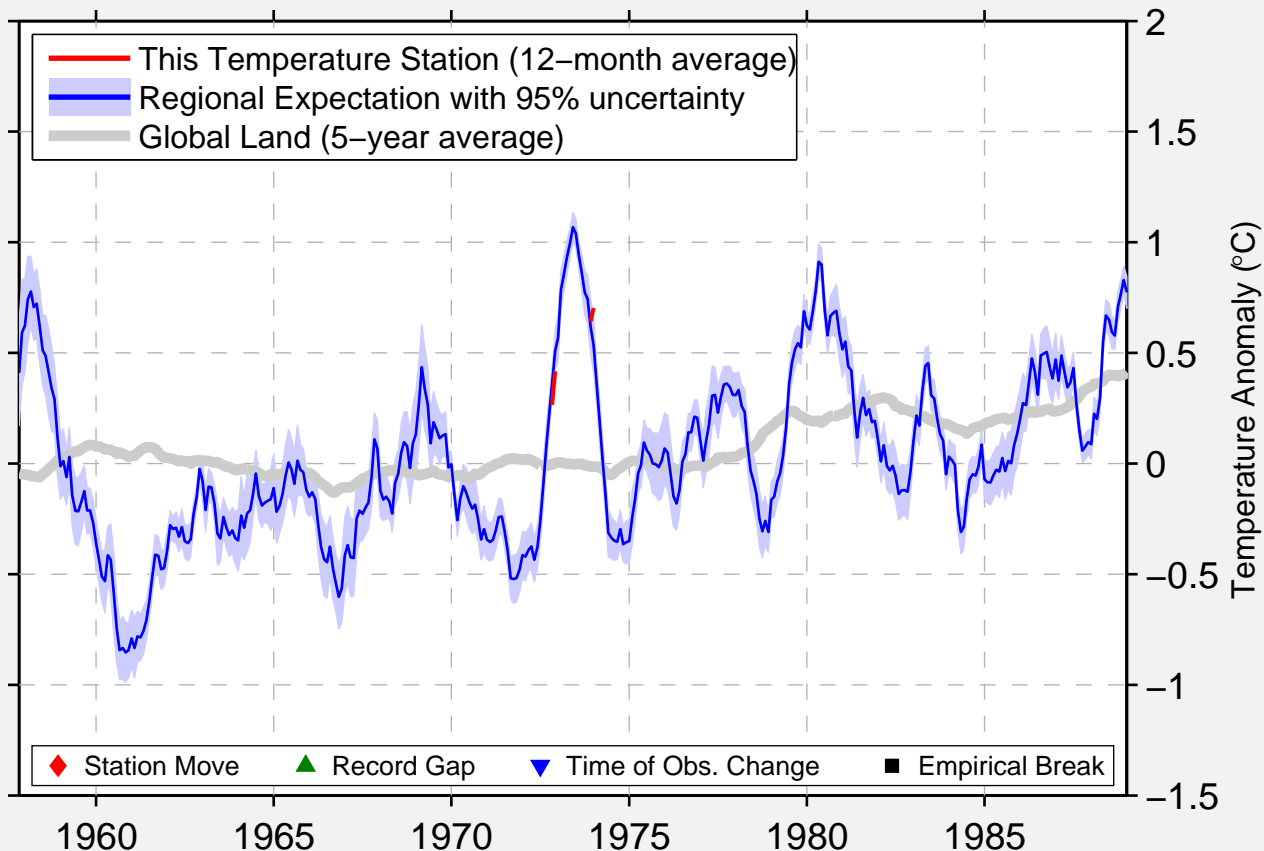

MOGGILL VET RES FARM

27.528 S, 152.922 E (Australia)

Data Quality Controlled and Aligned at Breakpoints

Berkeley Earth