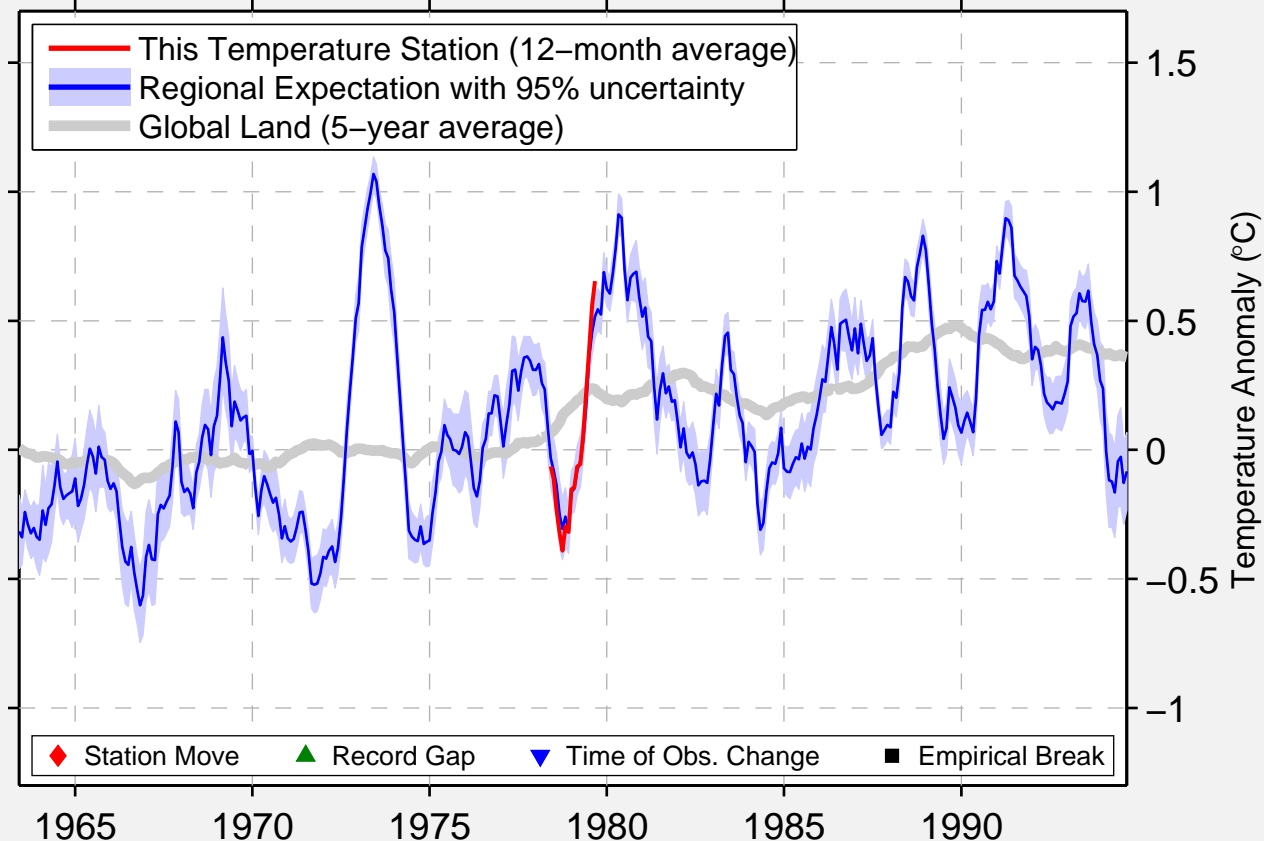

WACOL DPI

27.577 S, 152.904 E (Australia)

Data Quality Controlled and Aligned at Breakpoints

Berkeley Earth