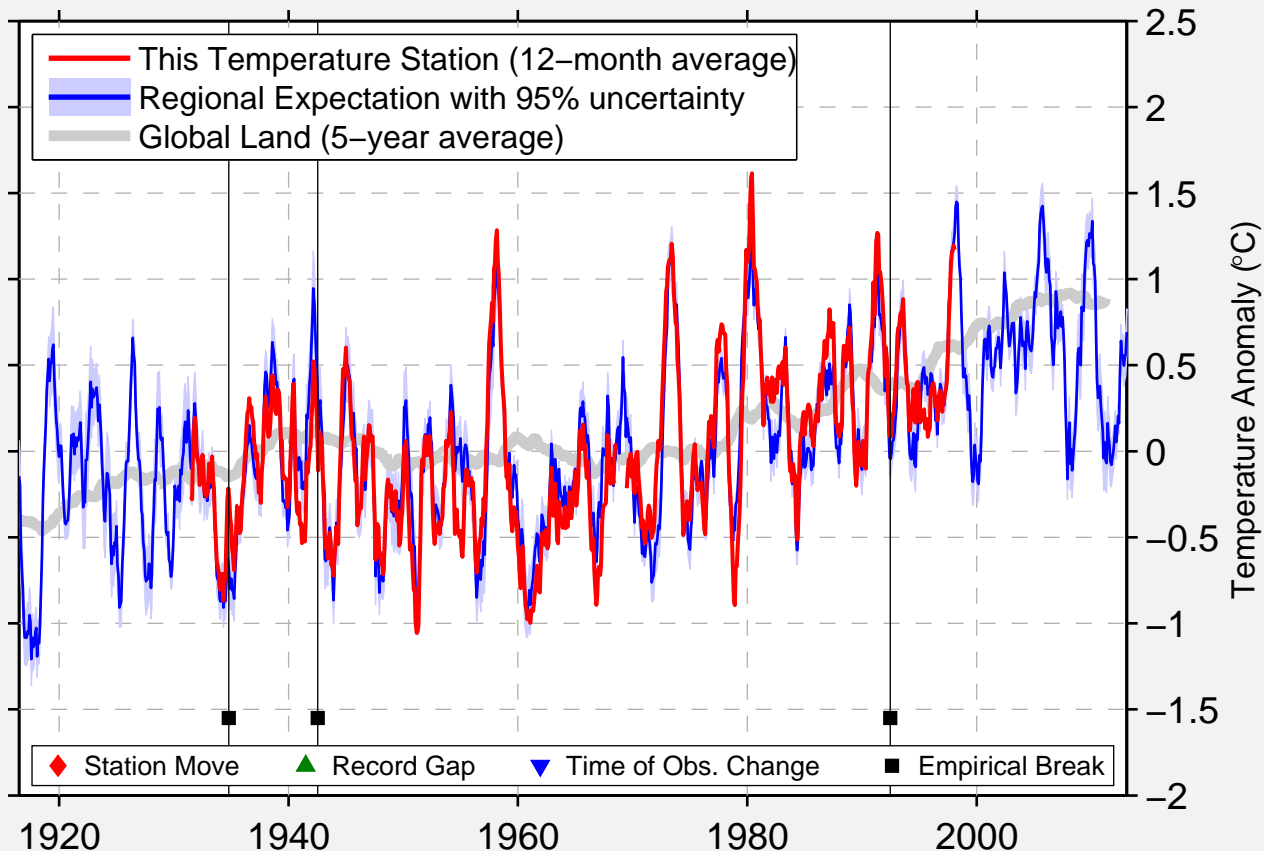

# TOOWOOMBA COMPOSITE

27.580 S, 151.924 E (Australia)

Data Quality Controlled and Aligned at Breakpoints

Berkeley Earth