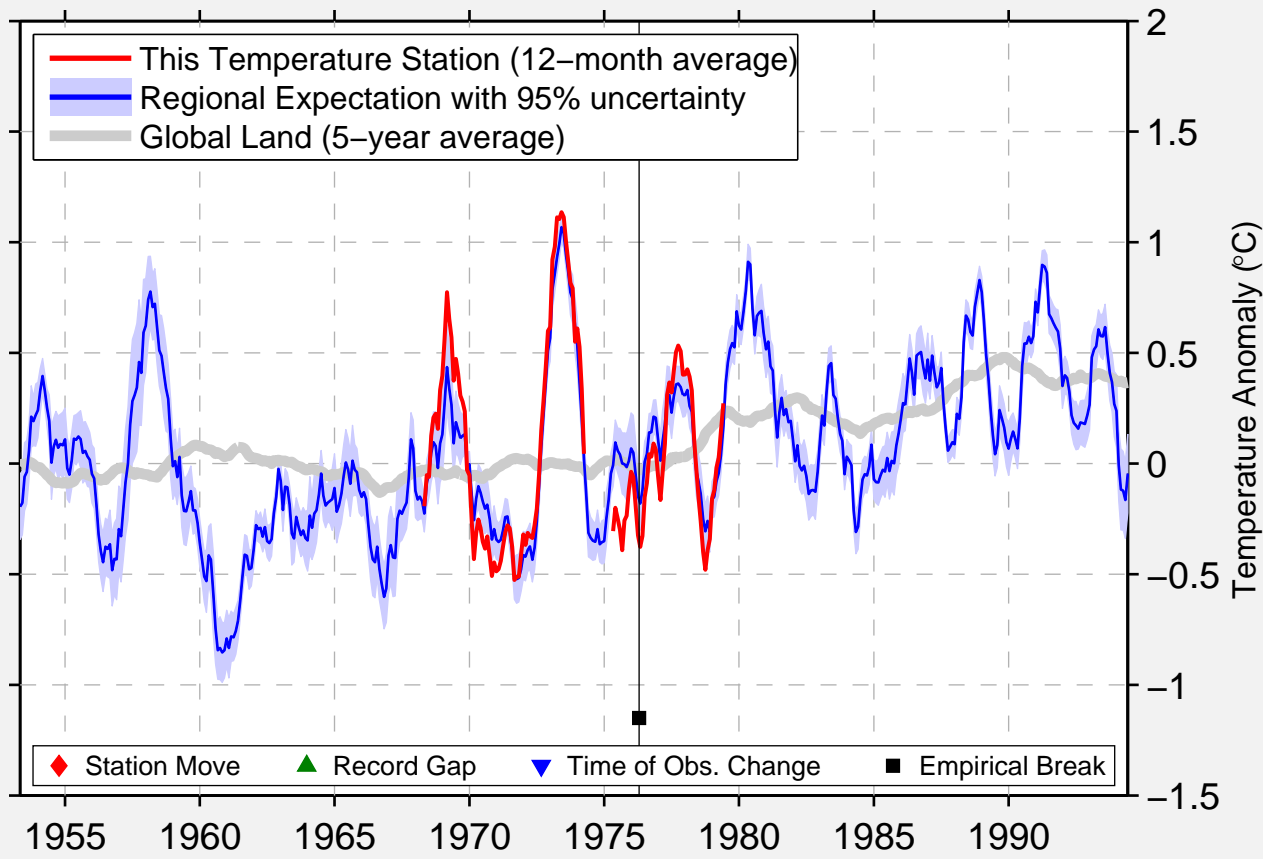

BEAUDESERT COMPOSITE

28.021 S, 153.013 E (Australia)

Data Quality Controlled and Aligned at Breakpoints

Berkeley Earth