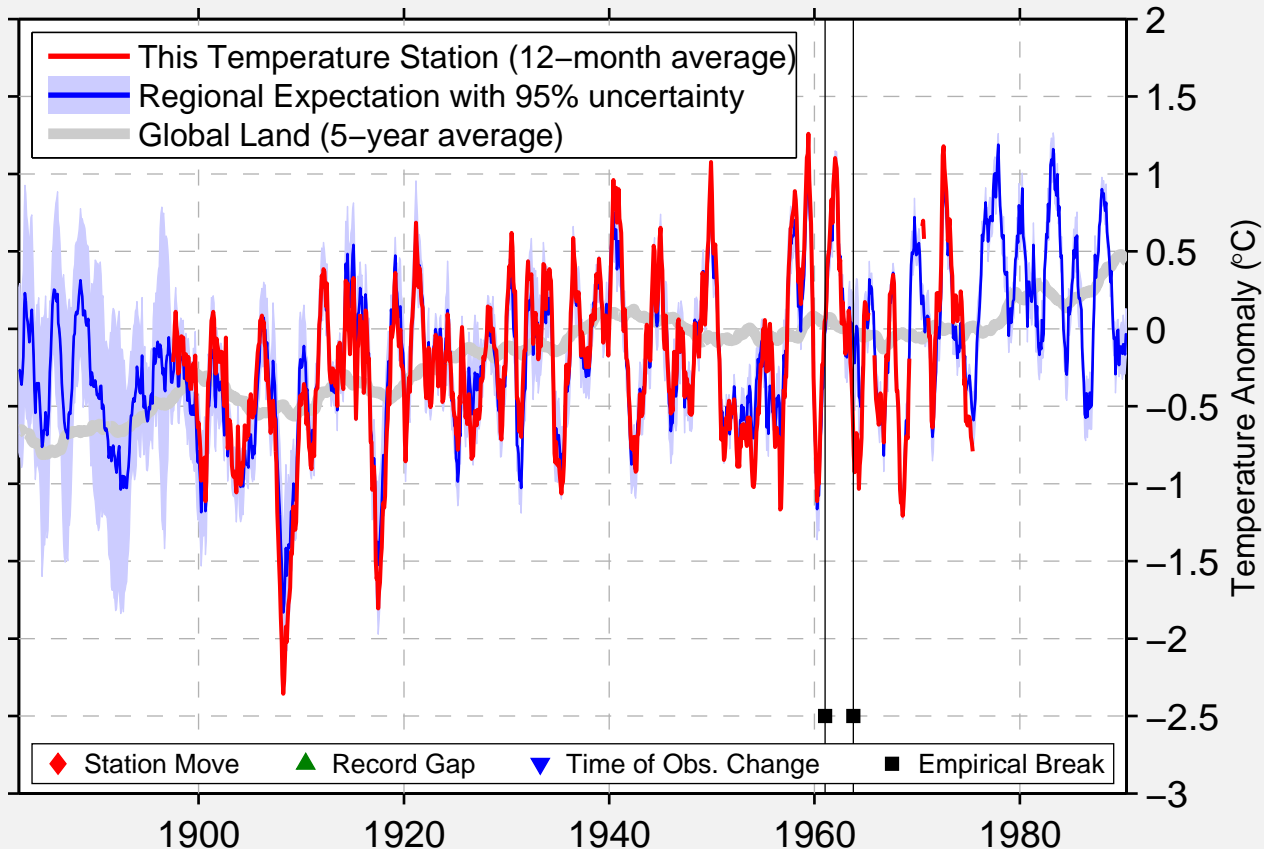

YALGOO (YALGOO POST OFFICE)

28.347 S, 116.680 E (Australia)

Data Quality Controlled and Aligned at Breakpoints

Berkeley Earth