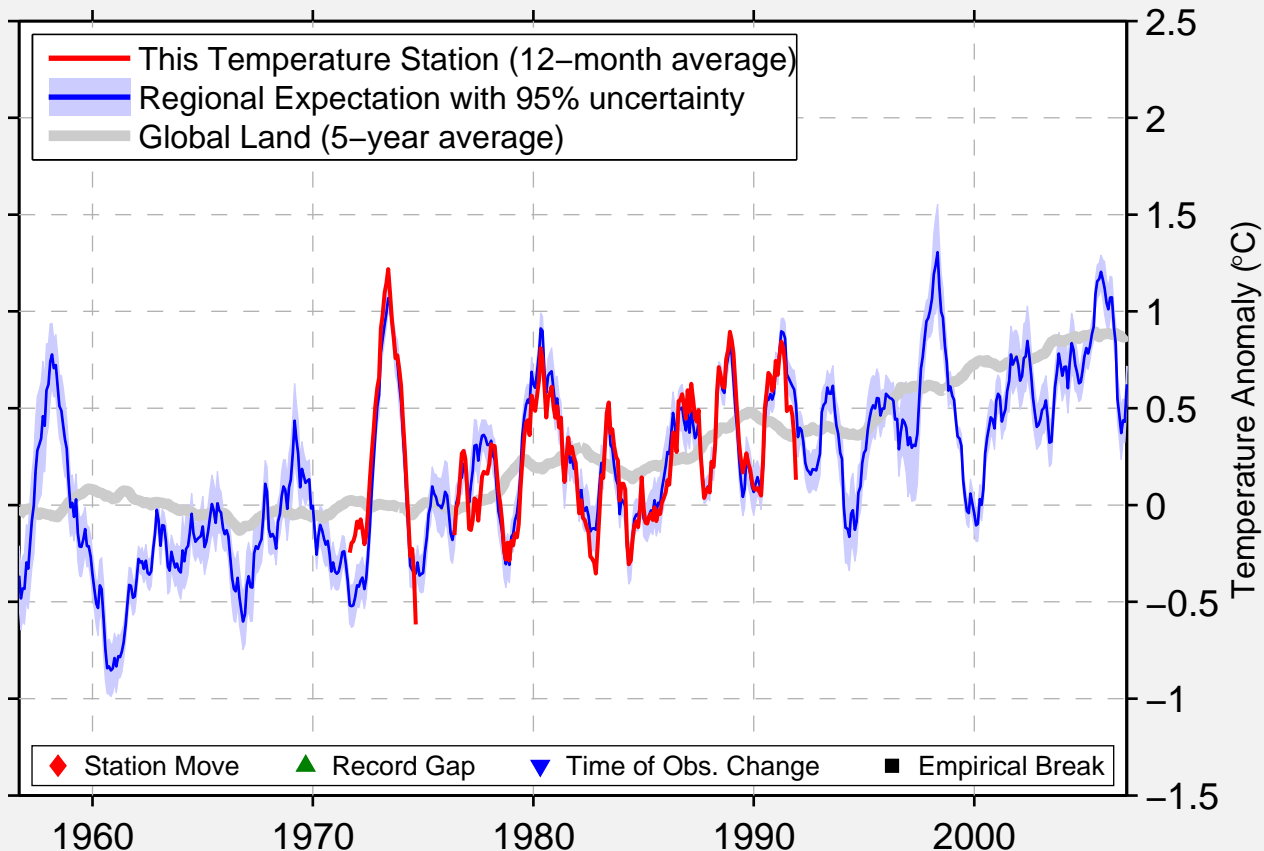

# TYALGUM (COODGEE STREET)

28.360 S, 153.208 E (Australia)

Data Quality Controlled and Aligned at Breakpoints

Berkeley Earth