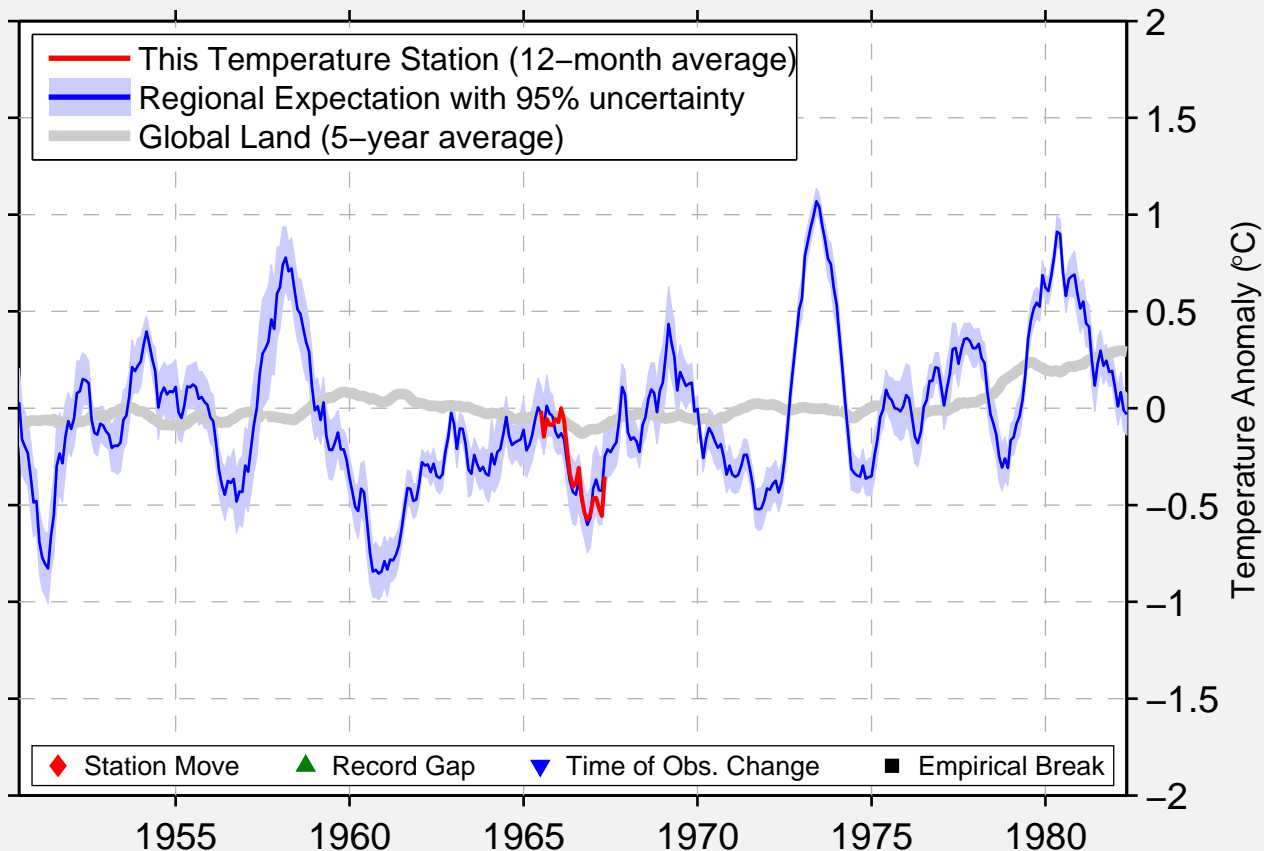

WHIAN WHIAN (RUMMERY PARK)

28.599 S, 153.378 E (Australia)

Data Quality Controlled and Aligned at Breakpoints

Berkeley Earth