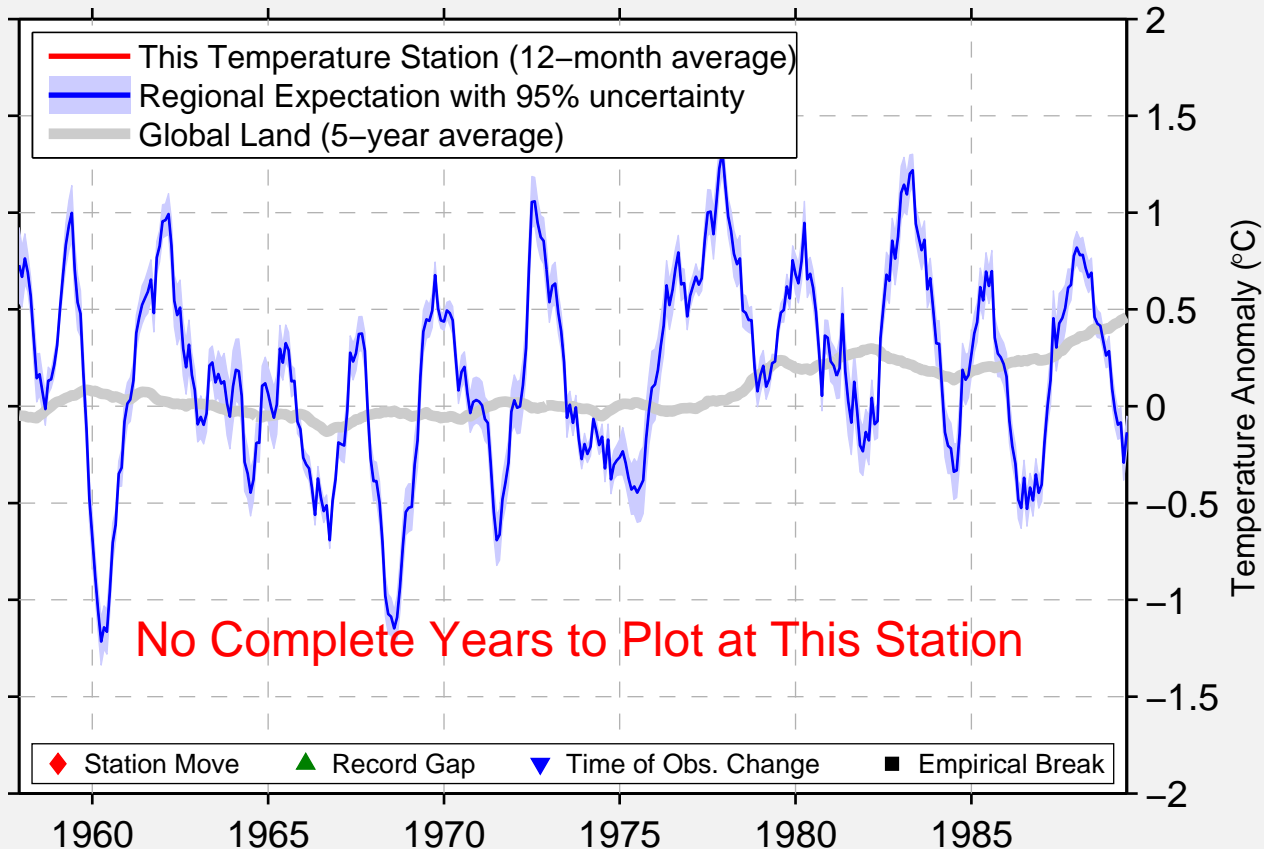

LOUDABUNNA

29.067 S, 117.757 E (Australia)

No Complete Years to Plot at This Station

◆ Station Move ▲ Record Gap ▼ Time of Obs. Change ■ Empirical Break