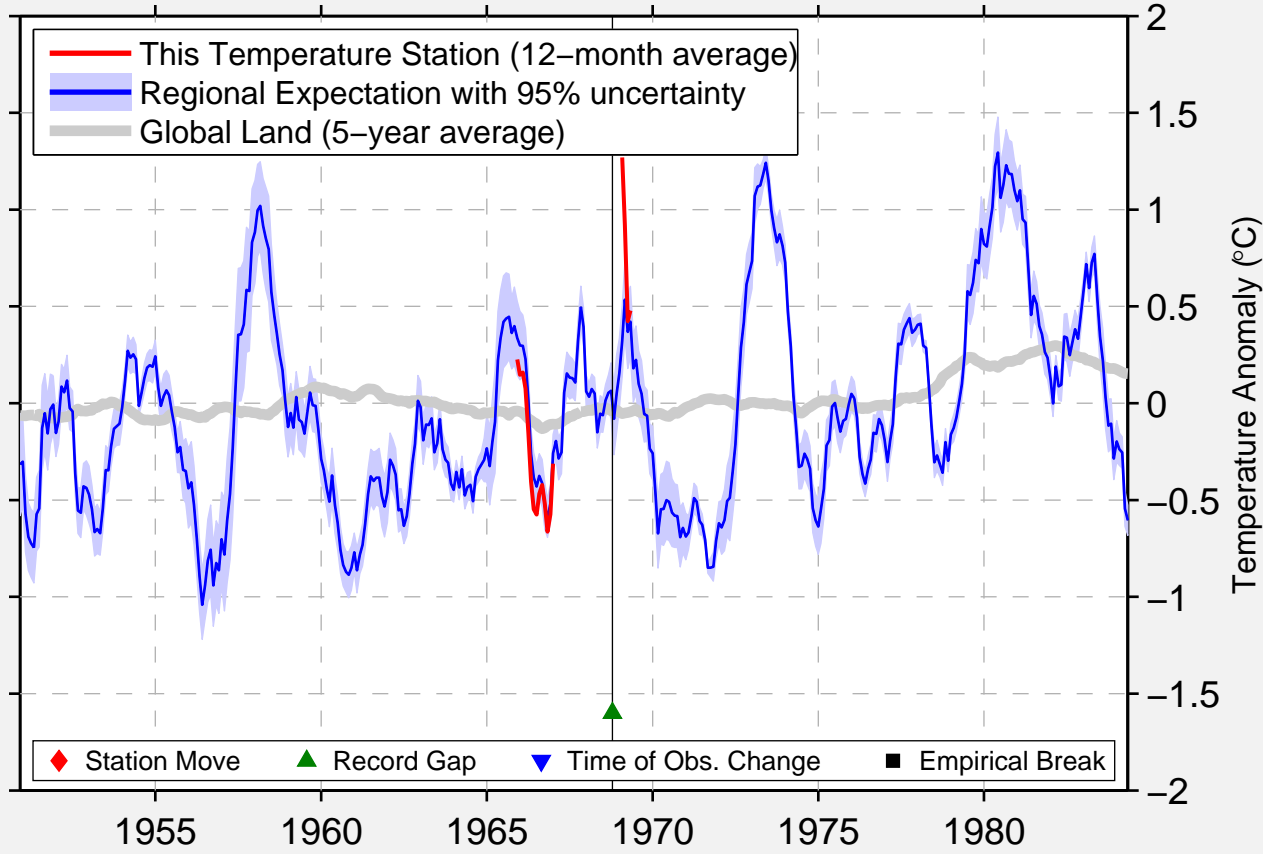

WALLANGRA (WALLANGRA STATION)

29.244 S, 150.892 E (Australia)

Data Quality Controlled and Aligned at Breakpoints

Berkeley Earth