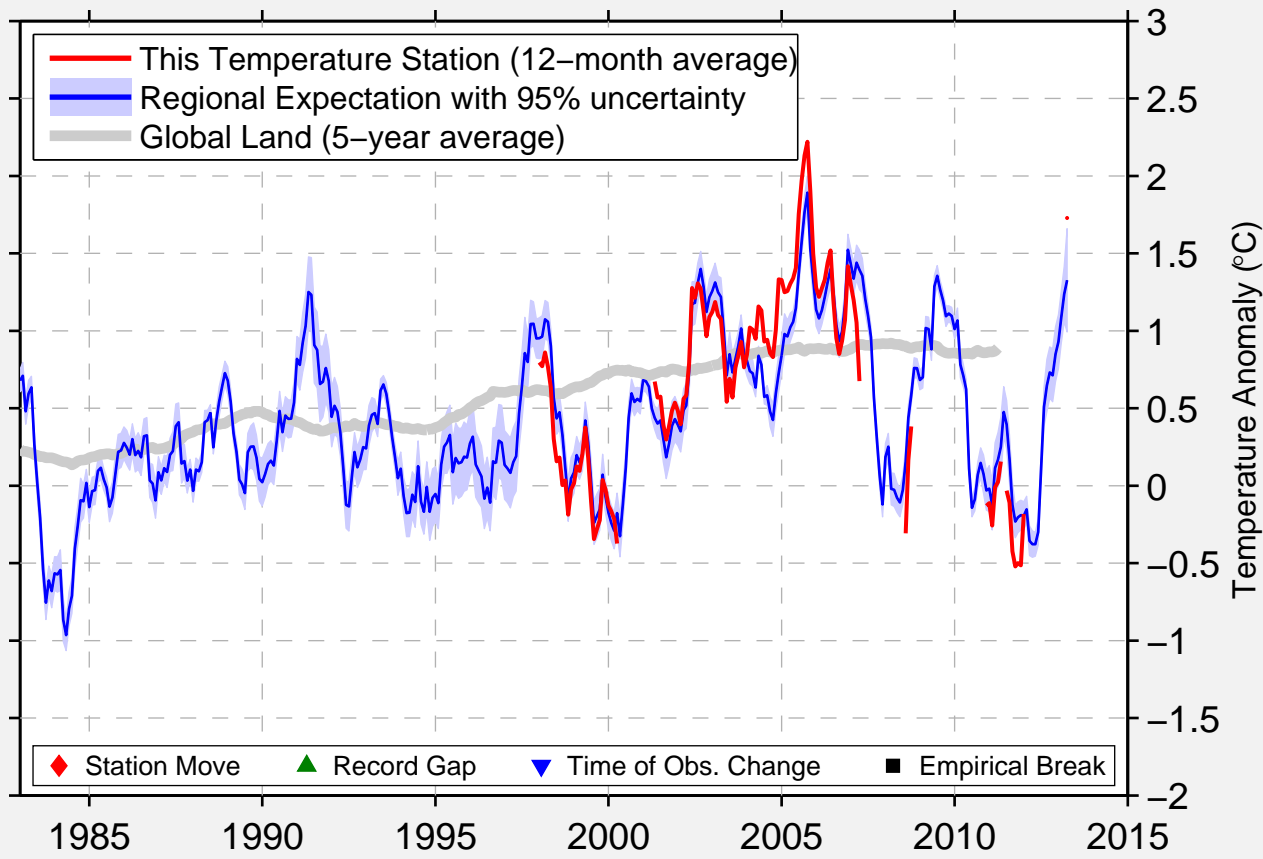

LIGHTNING RIDGE VISITORS INFOR

29.431 S, 147.972 E (Australia)

Data Quality Controlled and Aligned at Breakpoints

Berkeley Earth