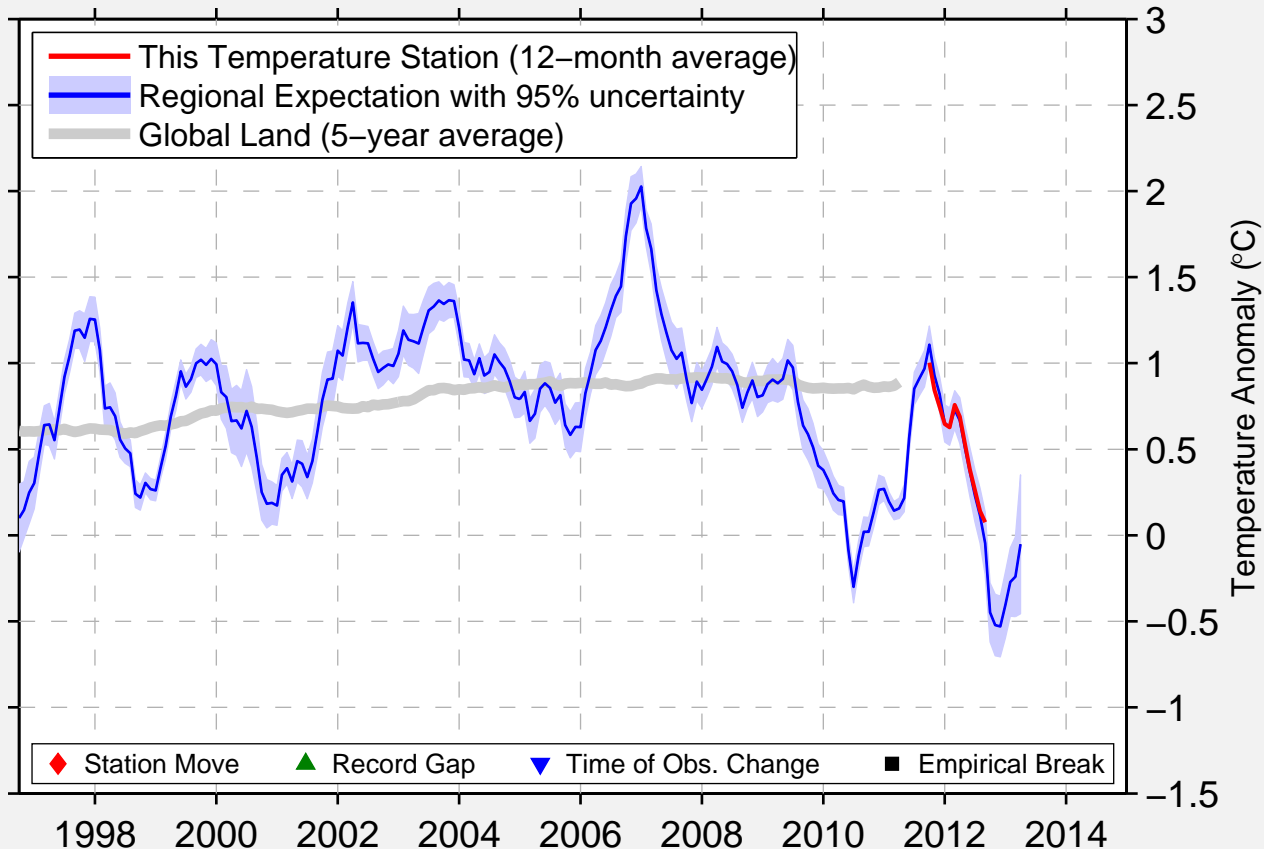

MOORED BUOY 62140

57.400 N, 1.300 E ([Missing])

Data Quality Controlled and Aligned at Breakpoints

Berkeley Earth