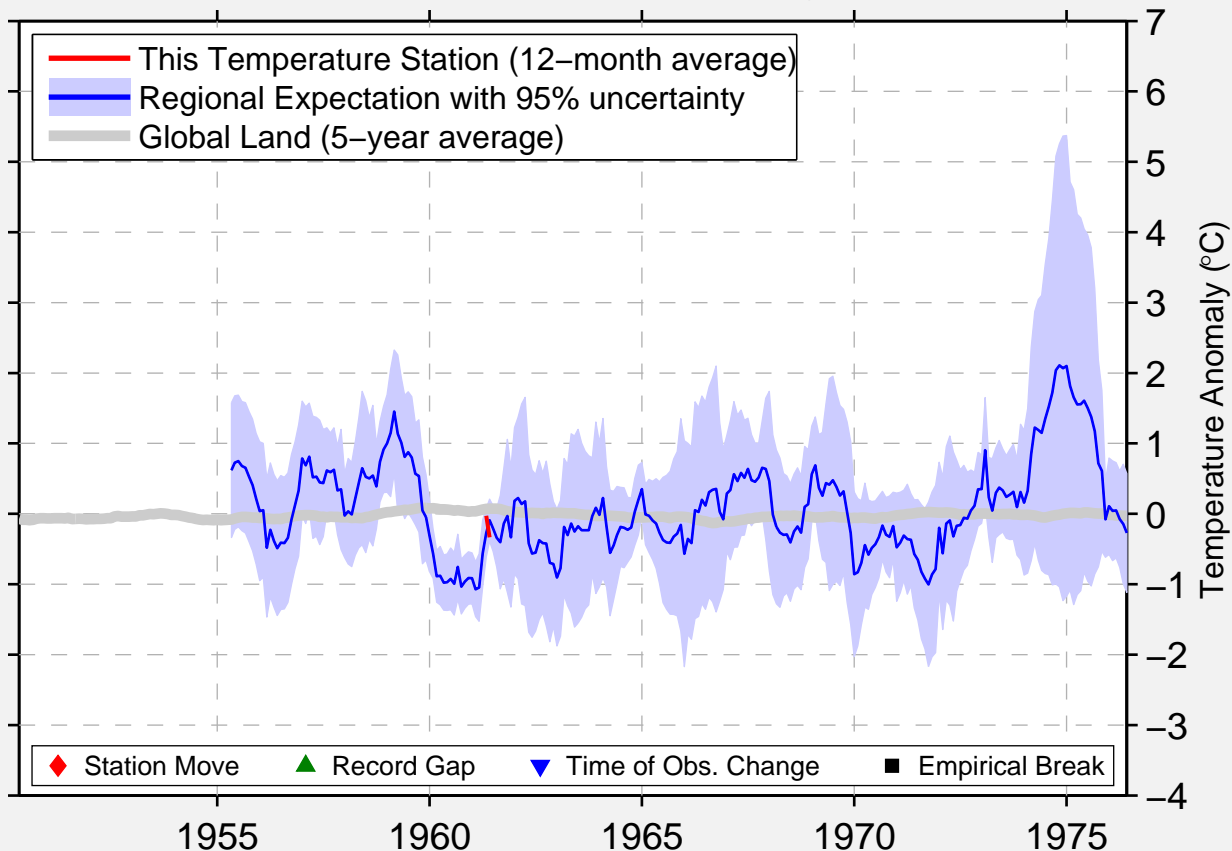

S.A.N.A.E.

70.300 S, 2.500 E ([Missing])

Data Quality Controlled and Aligned at Breakpoints

Berkeley Earth