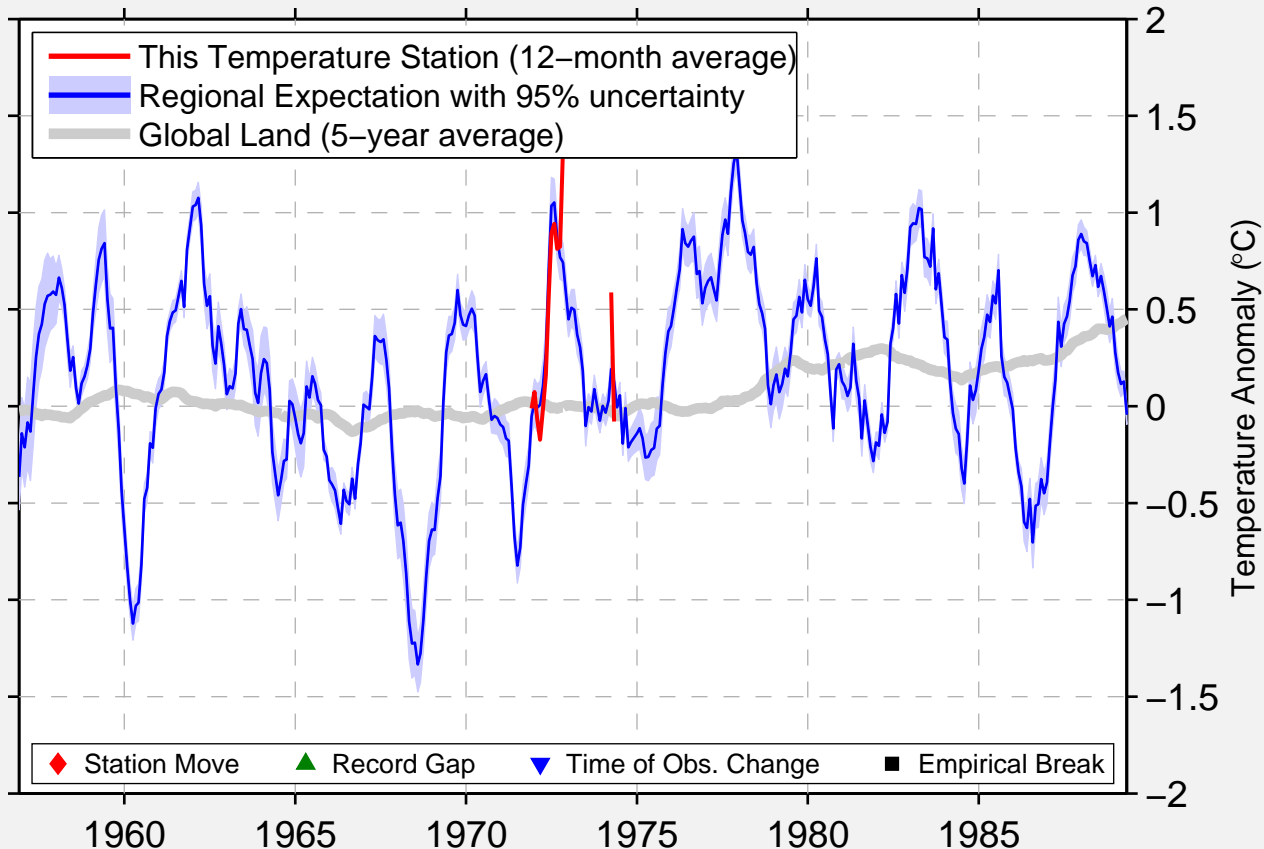

PERENJORI AMBULANCE

29.450 S, 116.267 E (Australia)

Data Quality Controlled and Aligned at Breakpoints

Berkeley Earth