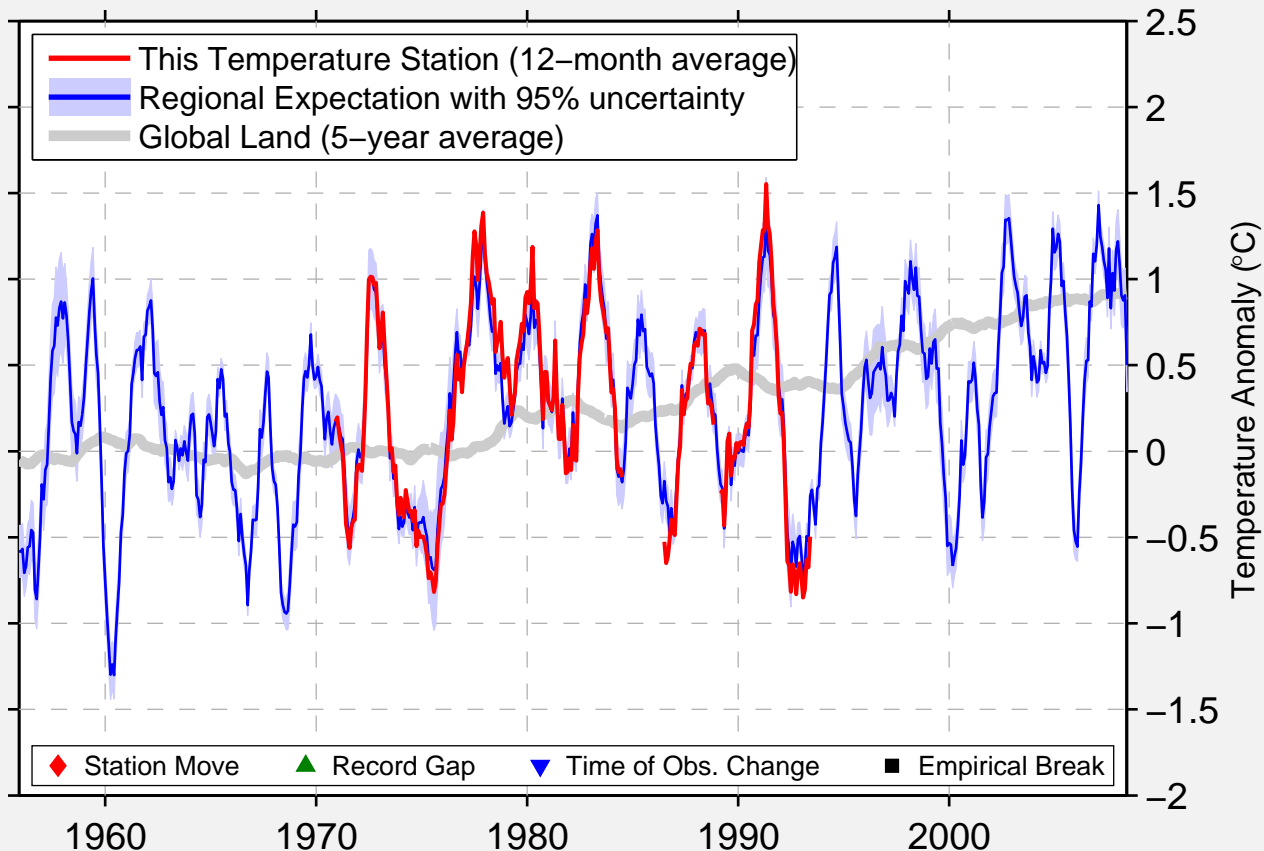

# MENZIES (DIEMALS)

29.669 S, 119.285 E (Australia)

Data Quality Controlled and Aligned at Breakpoints

Berkeley Earth