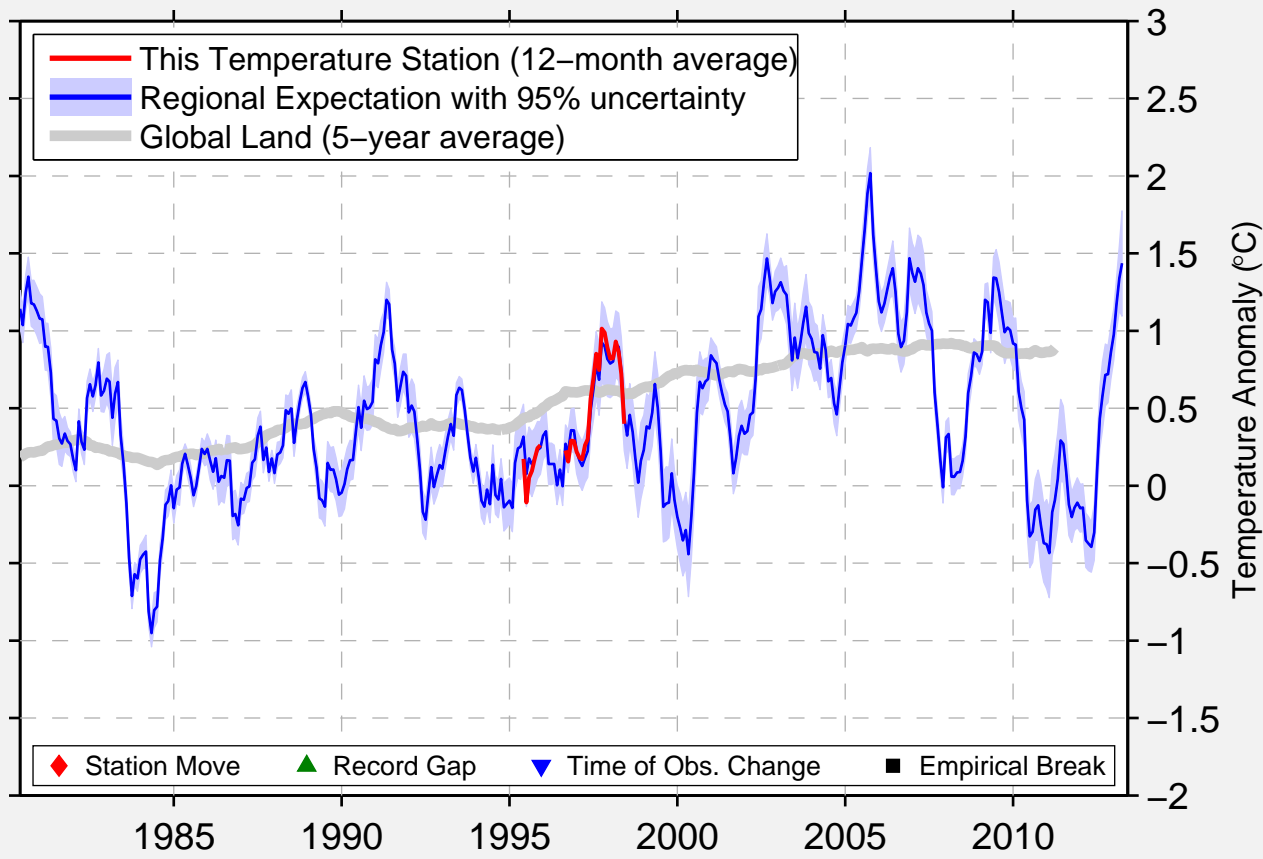

BOURKE AIRPORT

30.042 S, 145.952 E (Australia)

Data Quality Controlled and Aligned at Breakpoints

Berkeley Earth