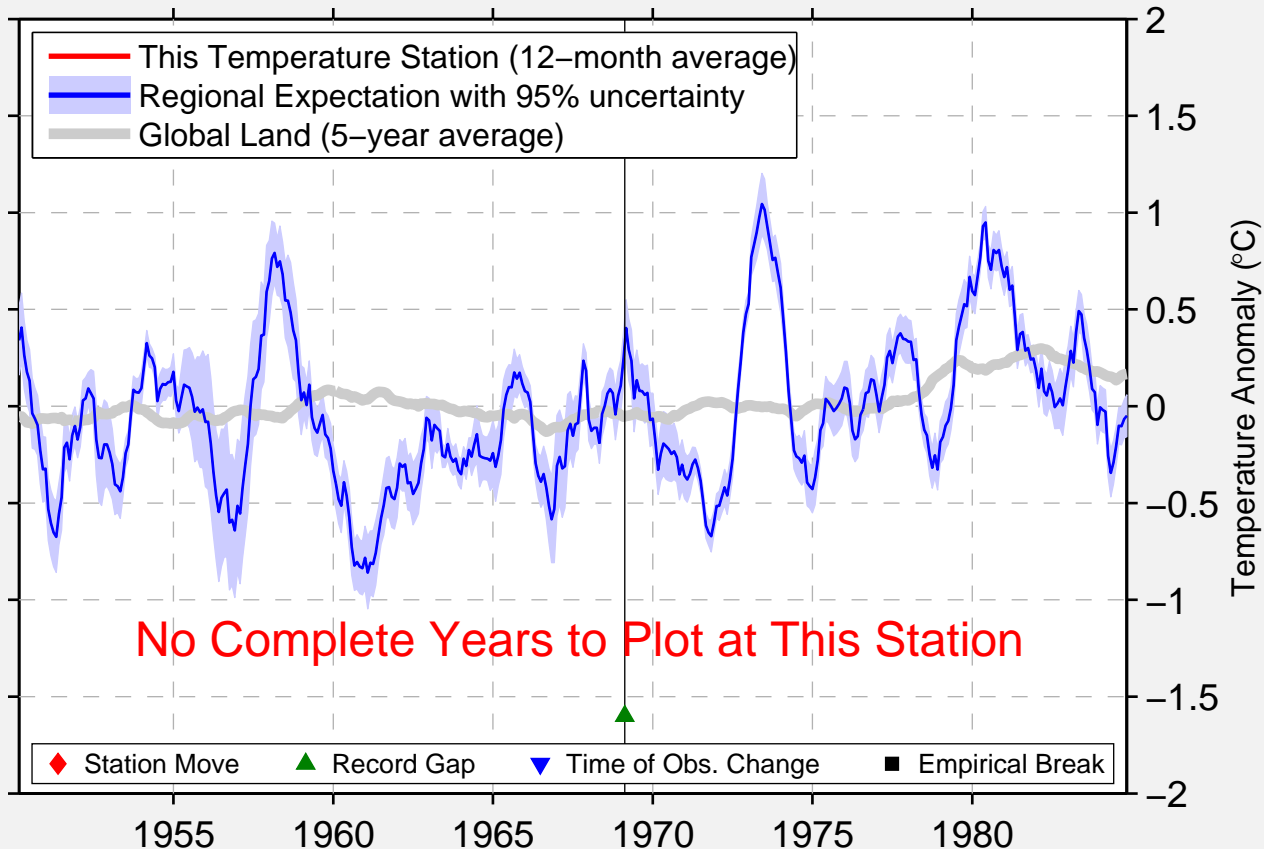

# CLOUDS CREEK STATE FOREST

30.090 S, 152.633 E (Australia)

Data Quality Controlled and Aligned at Breakpoints

Berkeley Earth