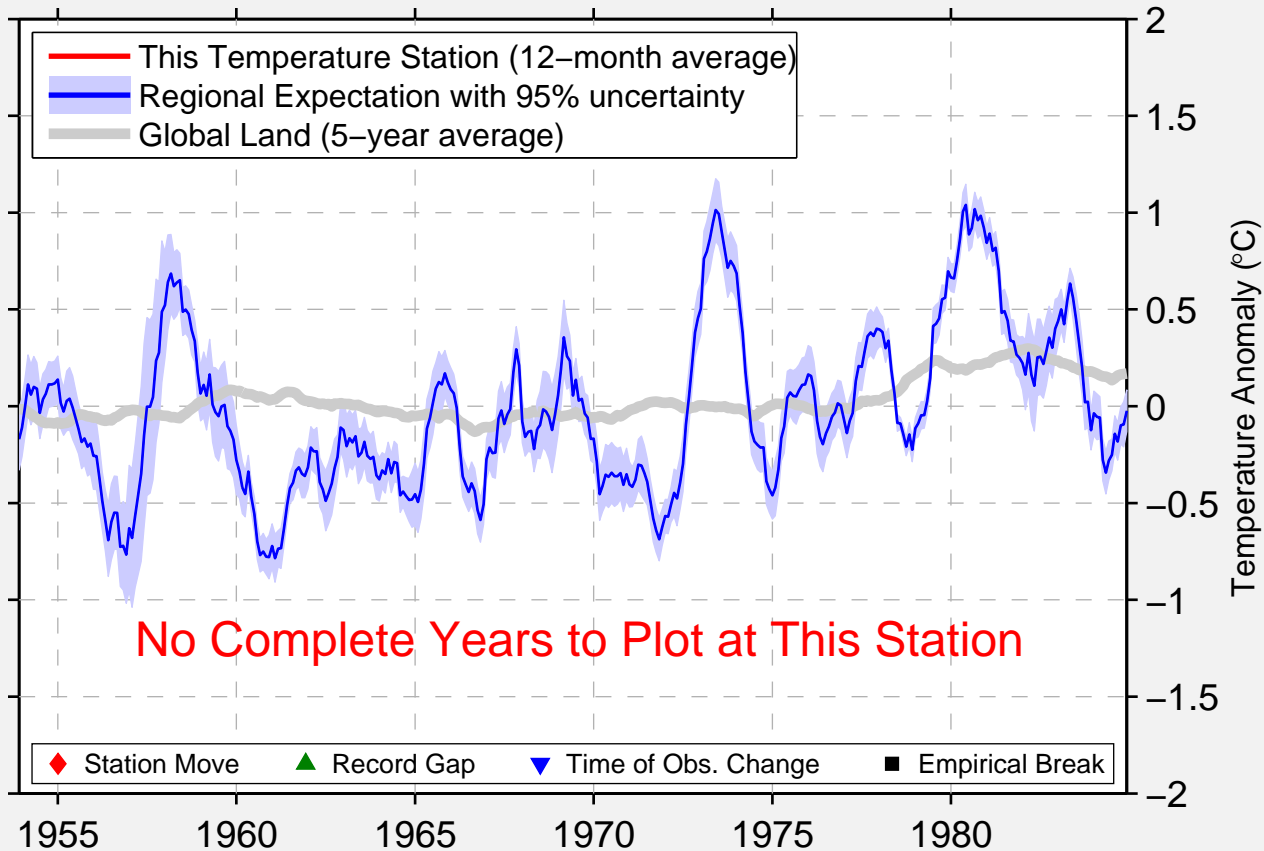

# JEOGLA (JEOLGA OLD.SF.SITE)

30.617 S, 152.183 E (Australia)

Data Quality Controlled and Aligned at Breakpoints

Berkeley Earth