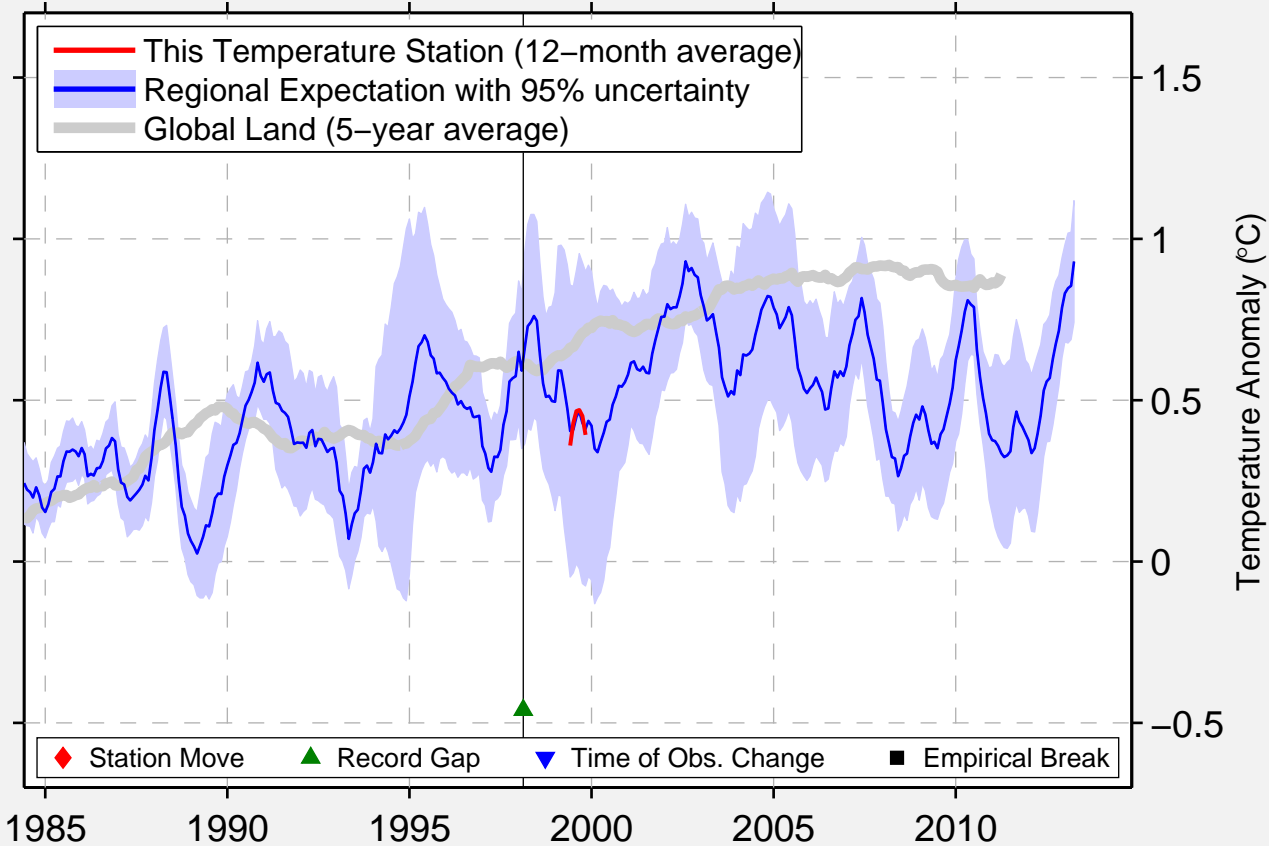

FALEOLO ARPT

13.817 S, 171.983 W (Western Samoa)

Data Quality Controlled and Aligned at Breakpoints

Berkeley Earth