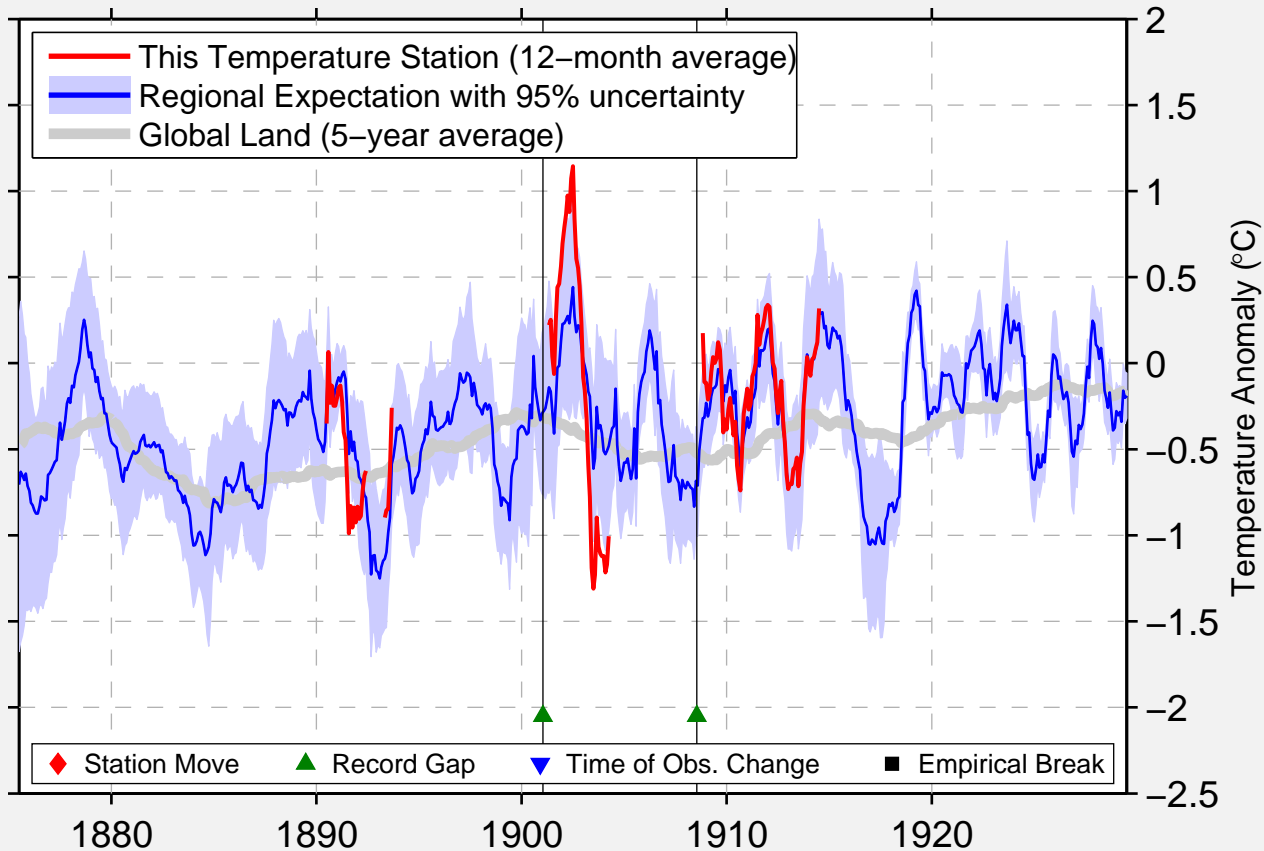

# HAIPHONG

20.870 N, 104.330 E (Vietnam)

Data Quality Controlled and Aligned at Breakpoints

Berkeley Earth