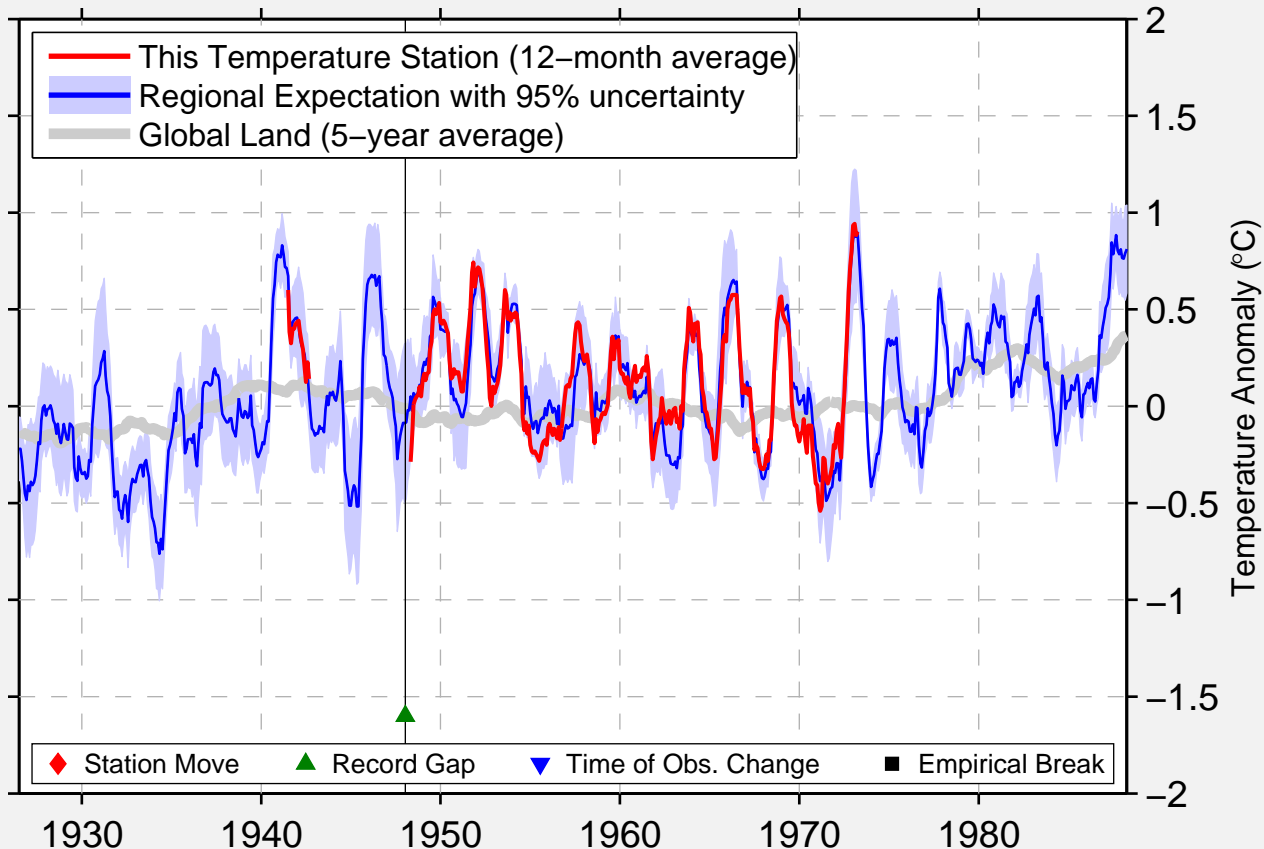

HOANG-SA/PATTLE/  
16.600 N, 111.600 E (Vietnam)

Data Quality Controlled and Aligned at Breakpoints

Berkeley Earth