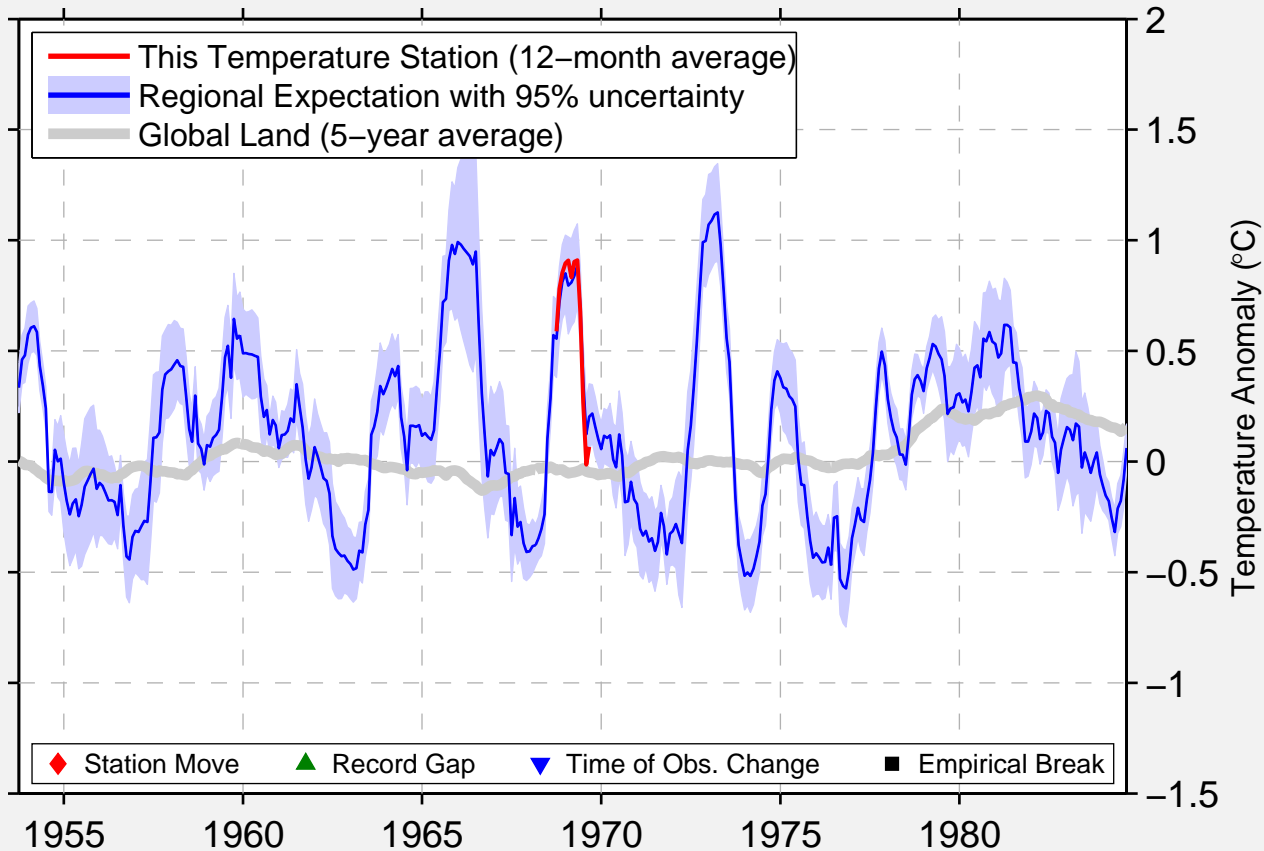

L.Z. SALLY

16.517 N, 107.467 E (Vietnam)

Data Quality Controlled and Aligned at Breakpoints

Berkeley Earth