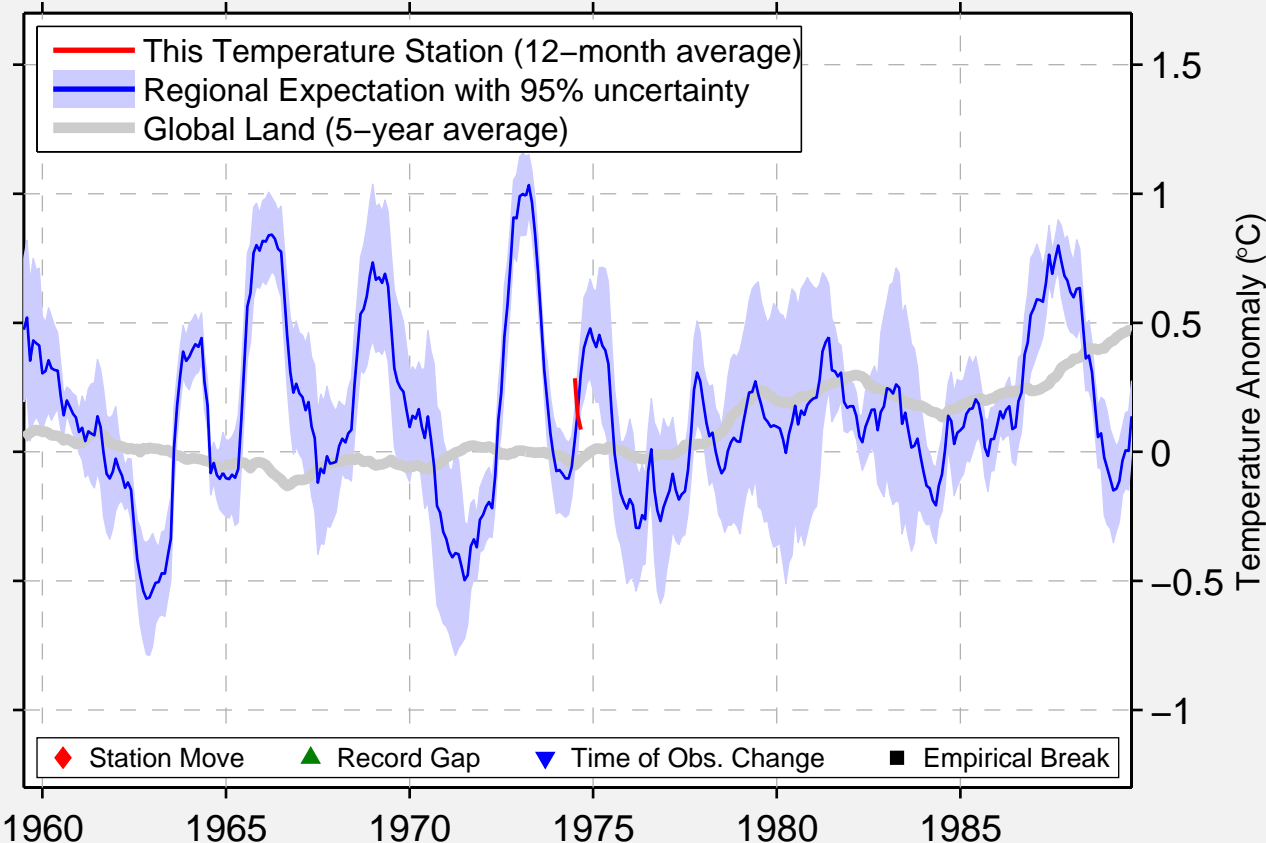

PLEIKU AB/CU-HANH

14.000 N, 108.017 E (Vietnam)

◆ Station Move ▲ Record Gap ▼ Time of Obs. Change ■ Empirical Break