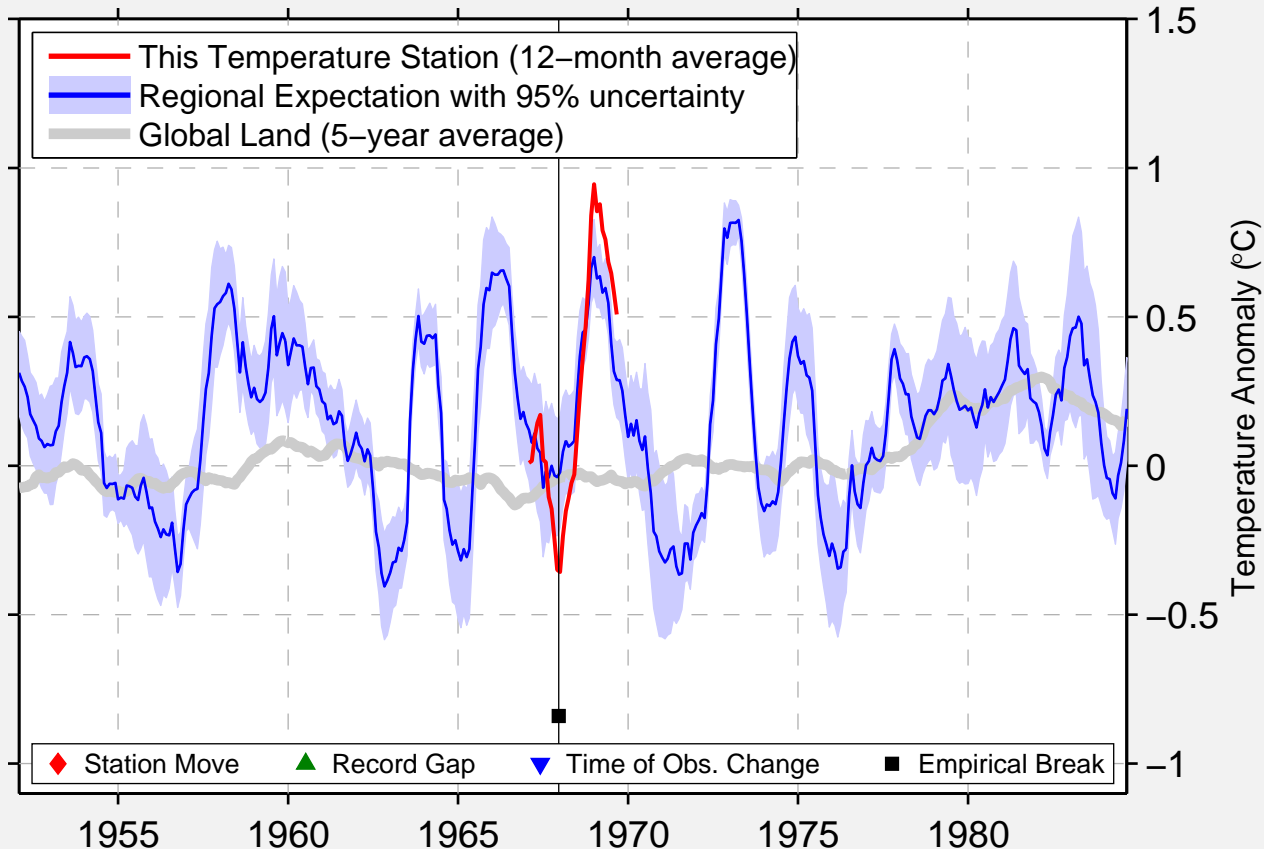

# DAU TIENG

11.267 N, 106.317 E (Vietnam)

Data Quality Controlled and Aligned at Breakpoints

Berkeley Earth