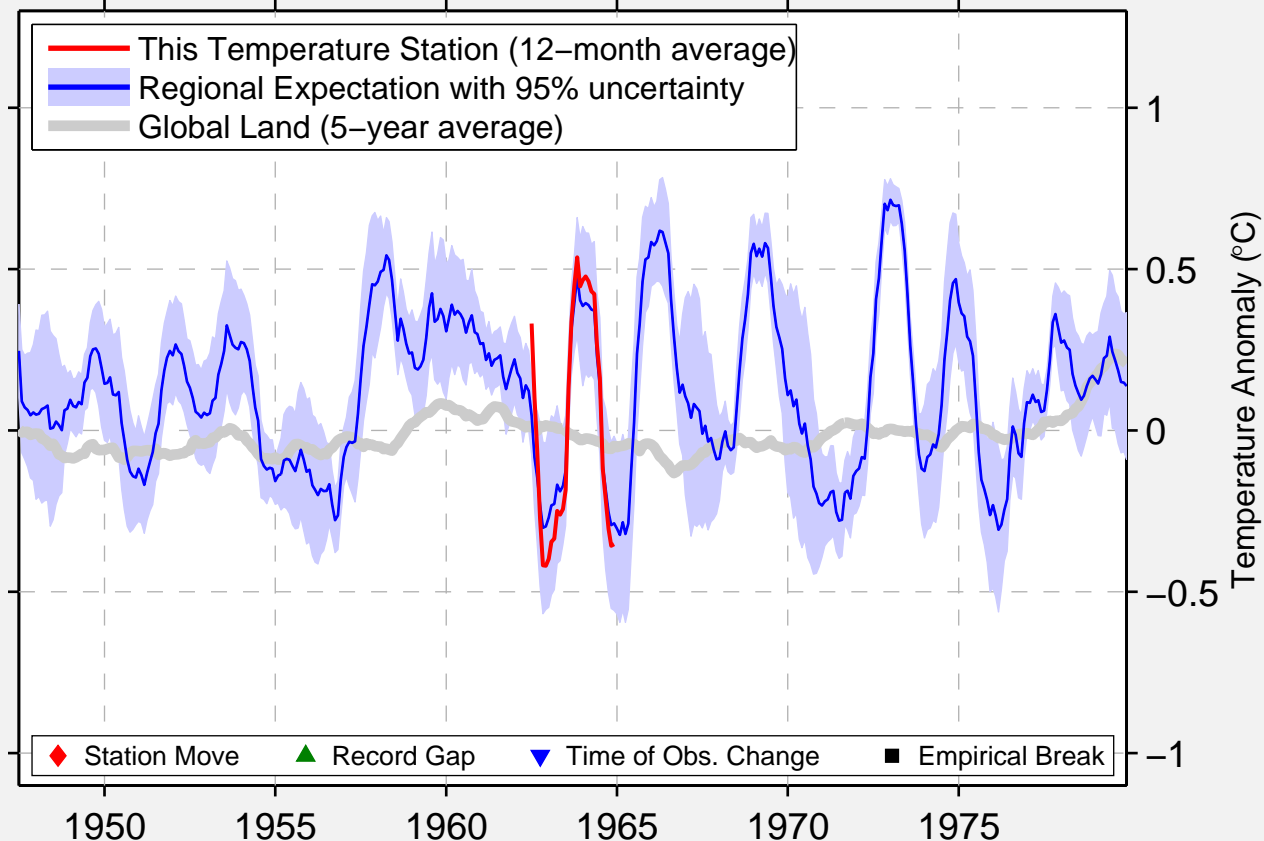

BIEN-HOA AB

10.967 N, 106.817 E (Vietnam)

Data Quality Controlled and Aligned at Breakpoints

Berkeley Earth