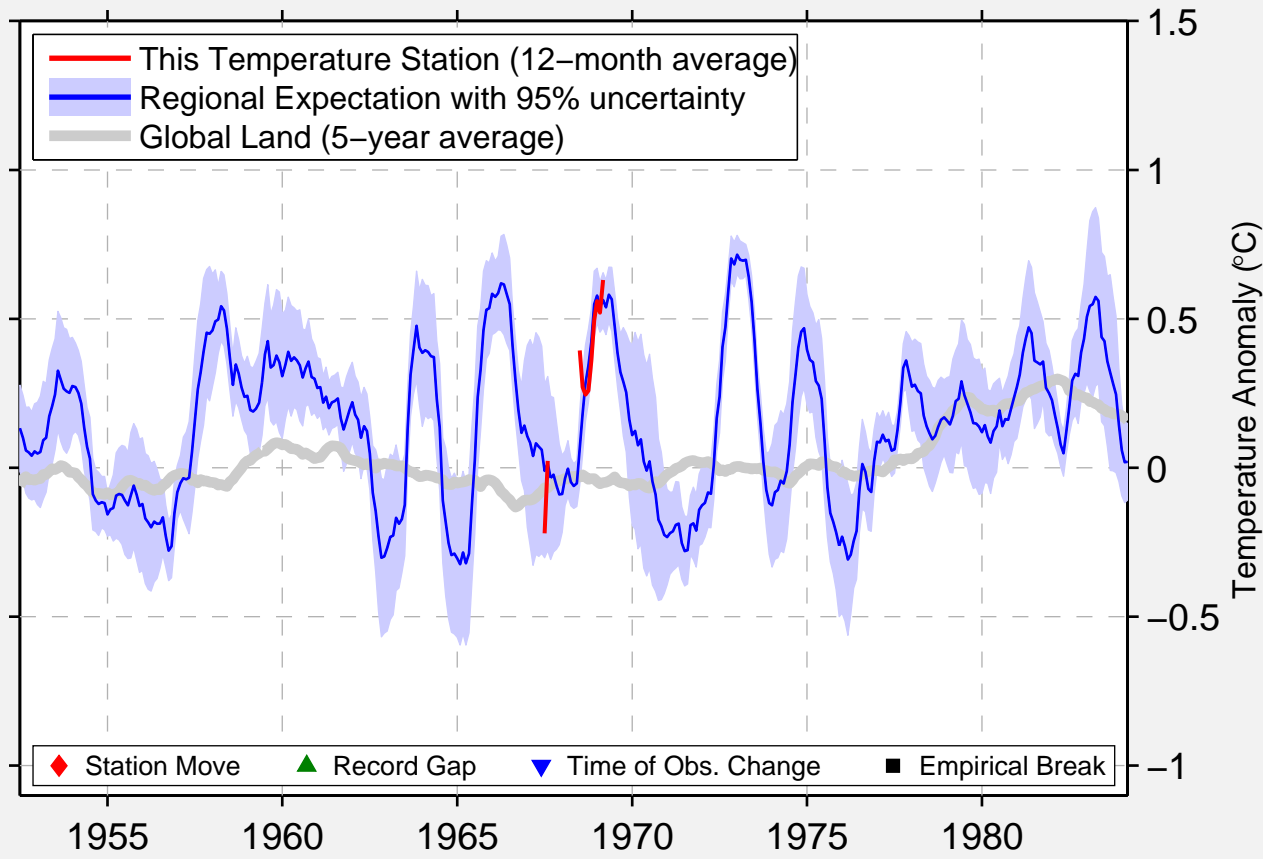

LONG GIAO VIETNAM AB

10.816 N, 107.216 E (Vietnam)

◆ Station Move ▲ Record Gap ▼ Time of Obs. Change ■ Empirical Break