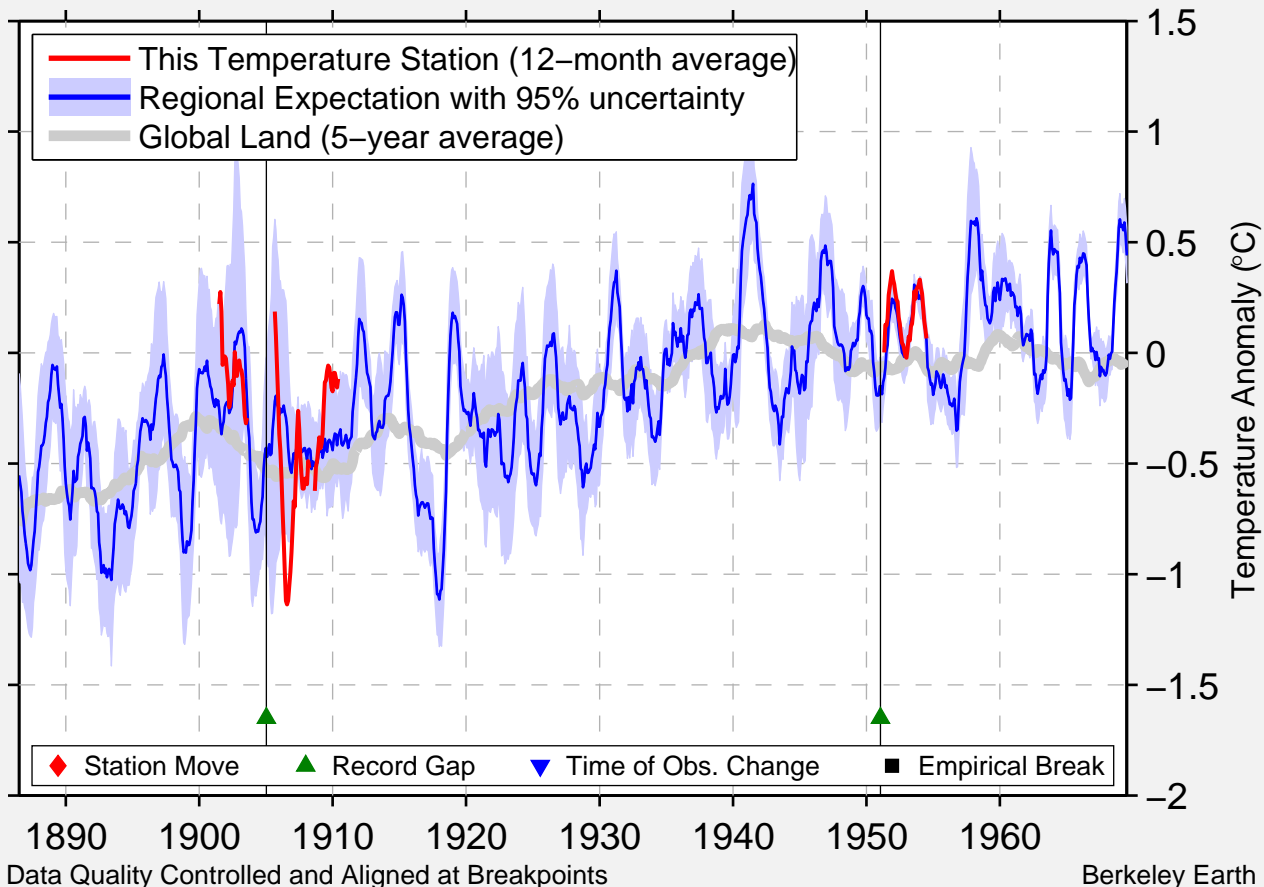

SOCTRANG

9.650 N, 103.670 E (Vietnam)

Data Quality Controlled and Aligned at Breakpoints

Berkeley Earth