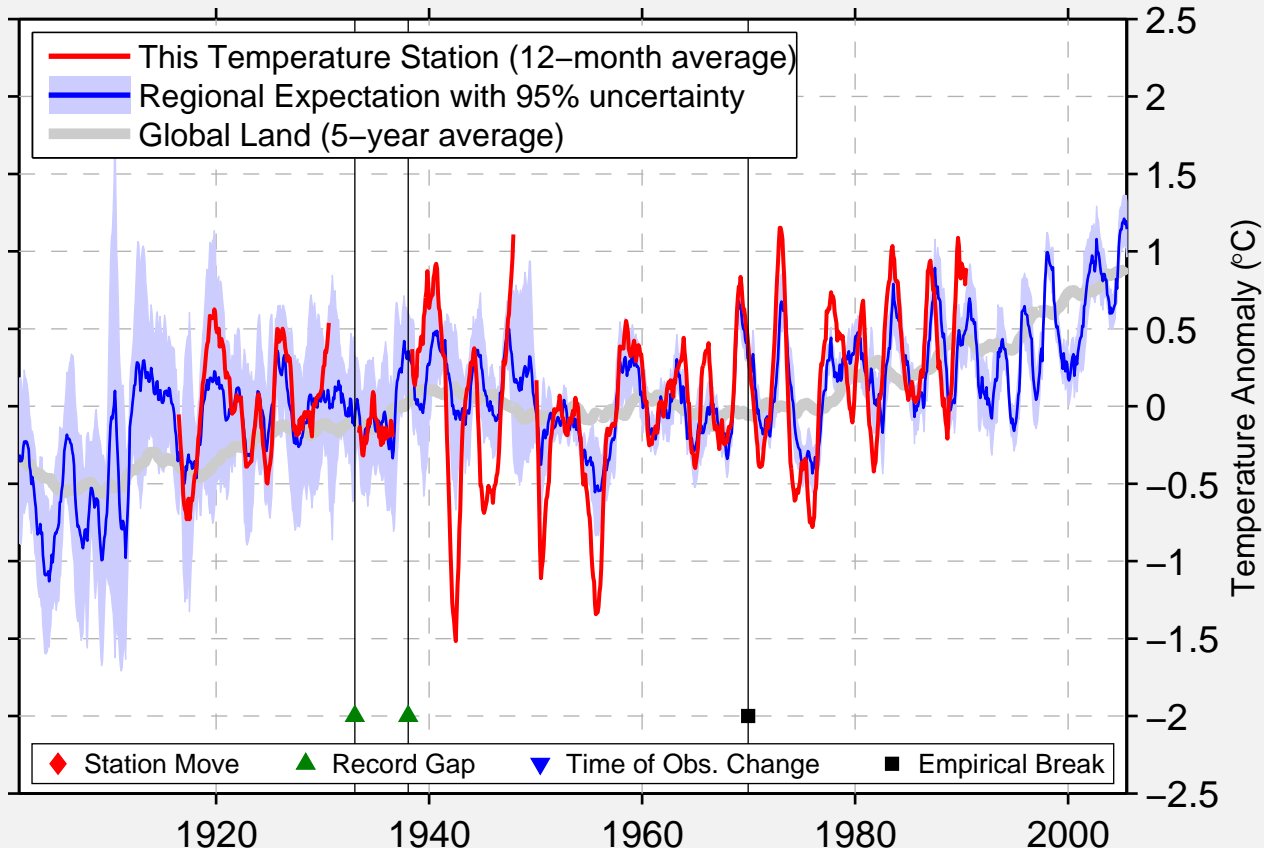

MARACAIBO

10.550 N, 4.770 W (Venezuela)

Data Quality Controlled and Aligned at Breakpoints

Berkeley Earth