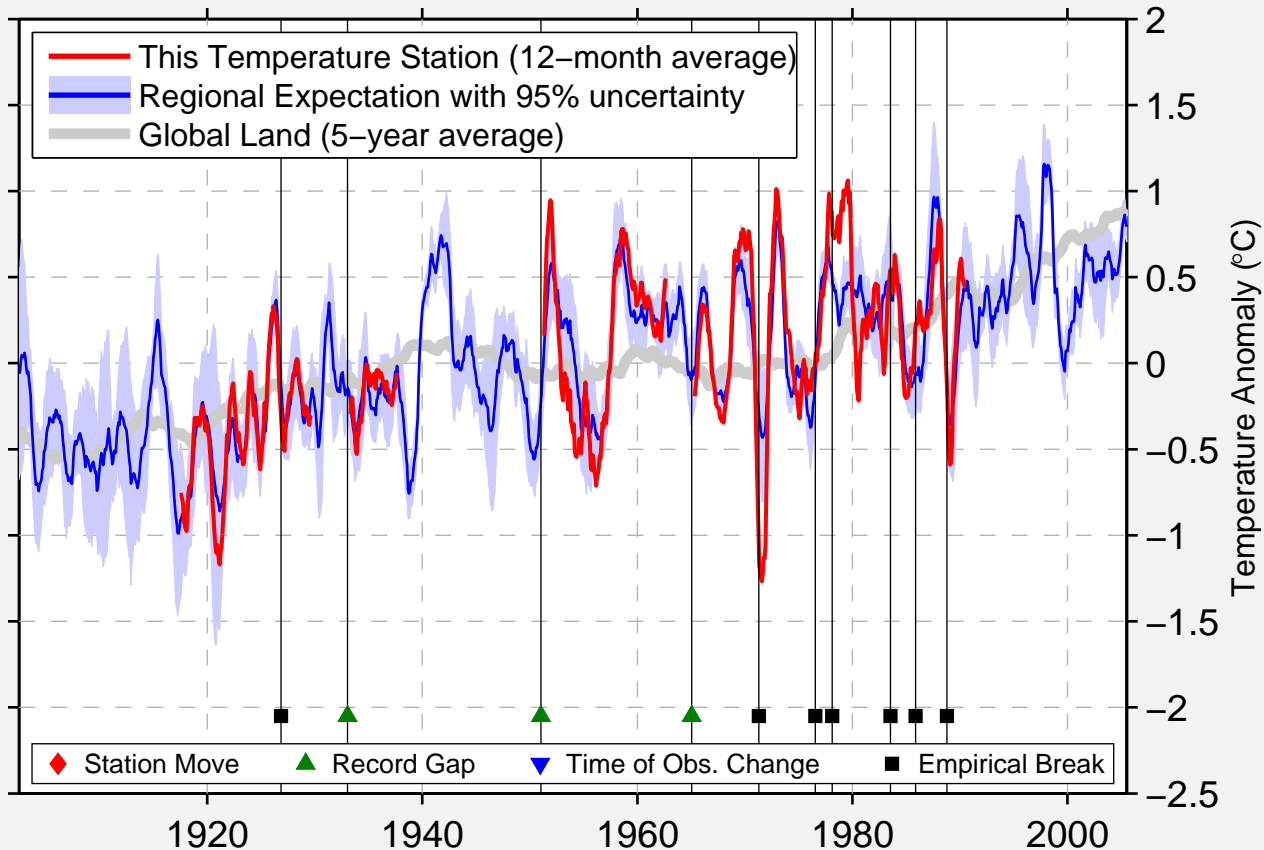

CIUDAD BOLIV

8.150 N, 69.320 W (Venezuela)

Data Quality Controlled and Aligned at Breakpoints

Berkeley Earth