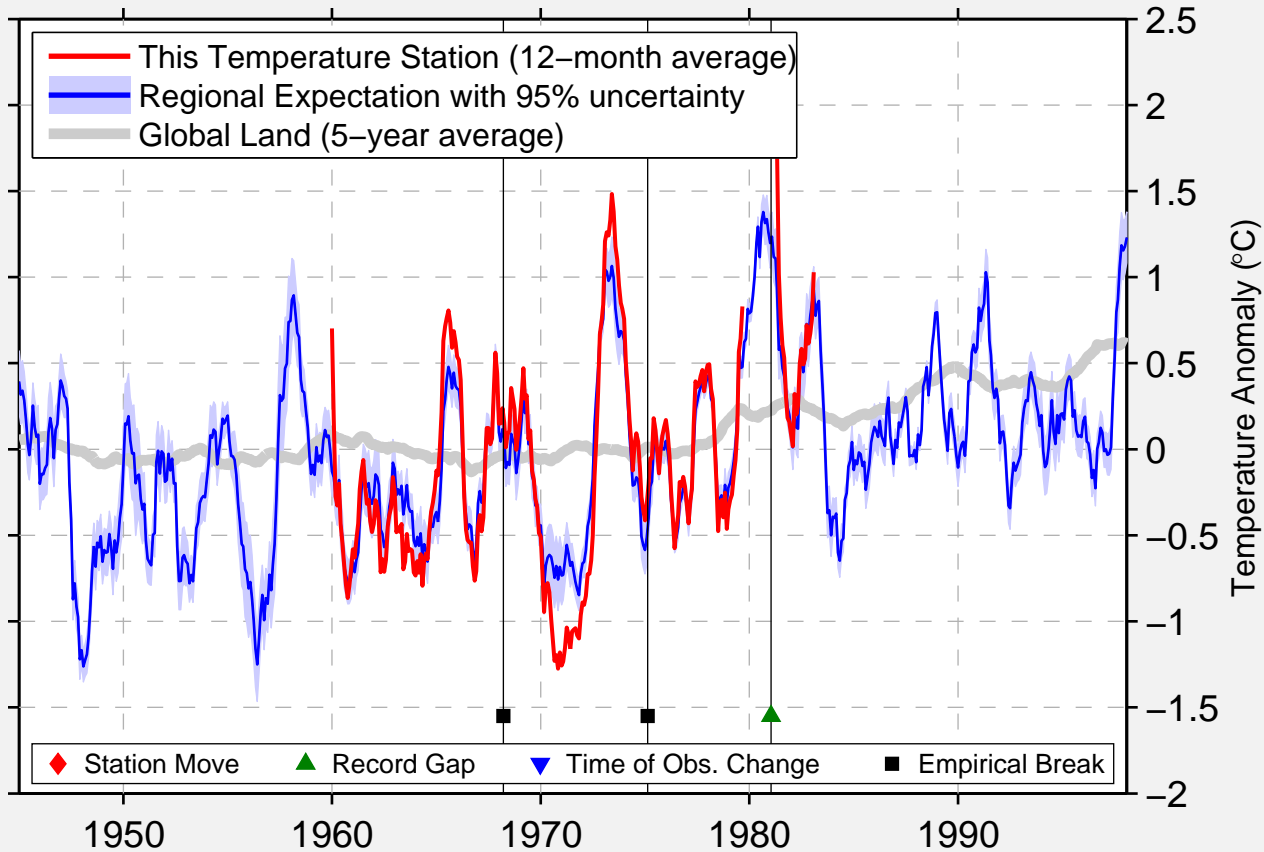

TAMWORTHAMO/MO.FROM1966

31.080 S, 150.850 E (Australia)

Data Quality Controlled and Aligned at Breakpoints

Berkeley Earth