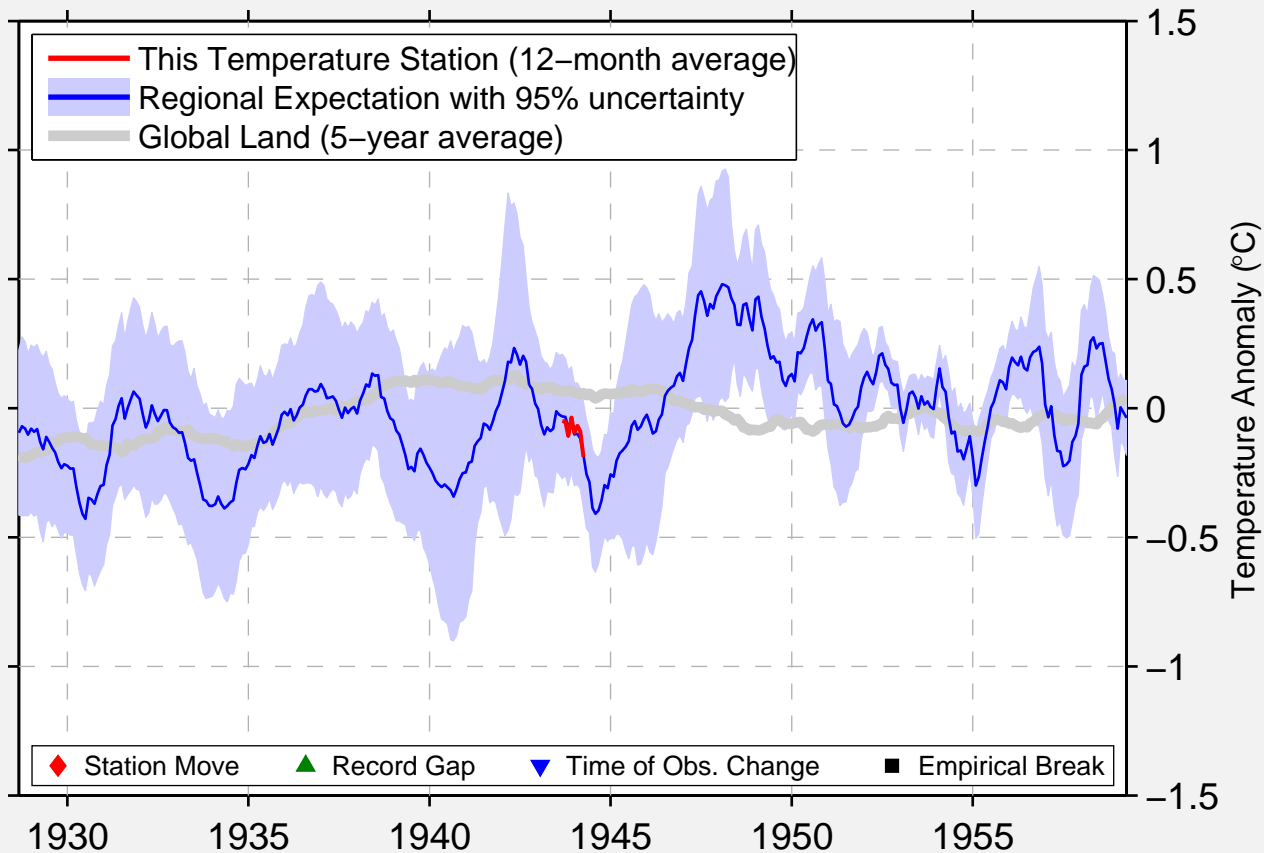

# EFATE NEW HEBRIDES/BAUER FLD

17.683 S, 168.300 E (Vanuatu)

Data Quality Controlled and Aligned at Breakpoints

Berkeley Earth