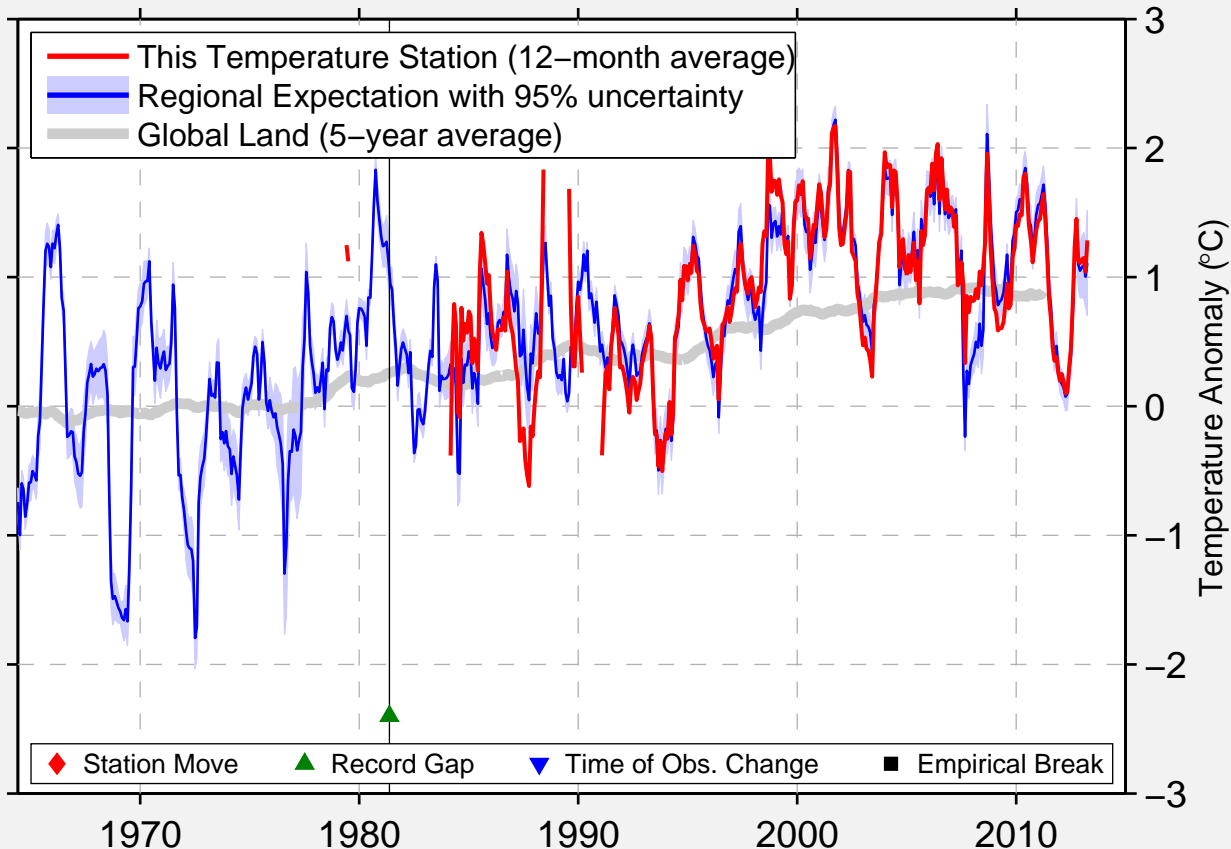

# CAMP STRONGHOLD FREEDOM

38.773 N, 65.717 E (Uzbekistan)

Data Quality Controlled and Aligned at Breakpoints

Berkeley Earth